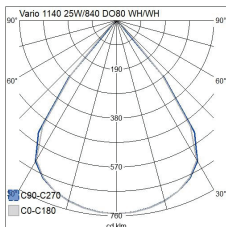

Vario DO

Vario Deep Optic – minimal glare values and discreet lighting

Vario DO luminaires are the perfect choice for all spaces where minimal glare values and discreet lighting are desired. The luminaire is particularly suitable for lighting office spaces, educational institutions, and other public spaces. The luminaires are designed with user comfort in mind; high-quality lenses and glare protection ensure that the light is evenly and discreetly distributed over the illuminated area.

By order

Vario ACMP

NO.	CODE		W	LM
4146882	A1VARH	1140 24W/840 ACMP WH	24	3100
4146883	A1VARJ	1420 30W/840 ACMP WH	30	3900
4146884	A1VARL	4500 92W/840 ACMP WH	92	12500

Vario ACO

NO.	CODE		W	LM
4146879	A1VARB	1140 24W/840 ACO WH	24	3100
4146880	A1VARD	1420 30W/840 ACO WH	30	3900
4146881	A1VARF	4500 92W/840 ACO WH	92	12500

Vario DO

NO.	CODE		W	LM
4146994	A1VADA	1140 25W/840 DO/80D WH/WH	25	4600
4146995	A1VADB	1140 25W/840 DO/80D WH/BK	25	4000
4146996	A1VADC	1420 31W/840 DO/80D WH/WH	31	5800
4146997	A1VADD	1420 31W/840 DO/80D WH/BK	31	5000

Vario Dali ACMP

NO.	CODE		W	LM
4146888	A1VARH-DALI	1140 24W/840 ACMP DA2 WH	24	3100
4146889	A1VARJ-DALI	1420 30W/840 ACMP DA2 WH	30	3900
4146890	A1VARL-DALI	4500 92W/840 ACMP DA2 WH	92	12500

Vario Dali ACO

NO.	CODE		W	LM
4146885	A1VARB-DALI	1140 24W/840 ACO DA2 WH	24	3100
4146886	A1VARD-DALI	1420 30W/840 ACO DA2 WH	30	3900
4146887	A1VARF-DALI	4500 92W/840 ACO DA2 WH	92	12500

Vario Dali DO

NO.	CODE		W	LM
4146998	A1VADE	1140 25W/840 DO/80D DA2 WH/WH	25	4600
4146999	A1VADF	1140 25W/840 DO/80D DA2 WH/BK	25	4000
4147000	A1VADG	1420 31W/840 DO/80D DA2 WH/WH	31	5800
4147001	A1VADH	1420 31W/840 DO/80D DA2 WH/BK	31	5000