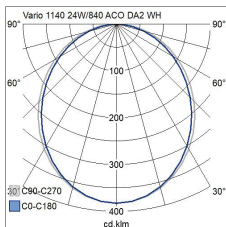

Vario ACO

Vario Deep Optic – minimal glare values and discreet lighting

Vario DO luminaires are the perfect choice for all spaces where minimal glare values and discreet lighting are desired. The luminaire is particularly suitable for lighting office spaces, educational institutions, and other public spaces. The luminaires are designed with user comfort in mind; high-quality lenses and glare protection ensure that the light is evenly and discreetly distributed over the illuminated area.

By order

Vario ACMP

NO.	CODE		W	LM
4146882	A1VARH	1140 24W/840 ACMP WH	24	3100
4146883	A1VARJ	1420 30W/840 ACMP WH	30	3900
4146884	A1VARL	4500 92W/840 ACMP WH	92	12500

Vario ACO

NO.	CODE		W	LM
4146879	A1VARB	1140 24W/840 ACO WH	24	3100
4146880	A1VARD	1420 30W/840 ACO WH	30	3900
4146881	A1VARF	4500 92W/840 ACO WH	92	12500

Vario DO

NO.	CODE		W	LM
4146994	A1VADA	1140 25W/840 DO/80D WH/WH	25	4600
4146995	A1VADB	1140 25W/840 DO/80D WH/BK	25	4000
4146996	A1VADC	1420 31W/840 DO/80D WH/WH	31	5800
4146997	A1VADD	1420 31W/840 DO/80D WH/BK	31	5000

Vario Dali ACMP

NO.	CODE		W	LM
4146888	A1VARH-DALI	1140 24W/840 ACMP DA2 WH	24	3100
4146889	A1VARJ-DALI	1420 30W/840 ACMP DA2 WH	30	3900
4146890	A1VARL-DALI	4500 92W/840 ACMP DA2 WH	92	12500

Vario Dali ACO

NO.	CODE		W	LM
4146885	A1VARB-DALI	1140 24W/840 ACO DA2 WH	24	3100
4146886	A1VARD-DALI	1420 30W/840 ACO DA2 WH	30	3900
4146887	A1VARF-DALI	4500 92W/840 ACO DA2 WH	92	12500

Vario Dali DO

NO.	CODE		W	LM
4146998	A1VADE	1140 25W/840 DO/80D DA2 WH/WH	25	4600
4146999	A1VADF	1140 25W/840 DO/80D DA2 WH/BK	25	4000
4147000	A1VADG	1420 31W/840 DO/80D DA2 WH/WH	31	5800
4147001	A1VADH	1420 31W/840 DO/80D DA2 WH/BK	31	5000