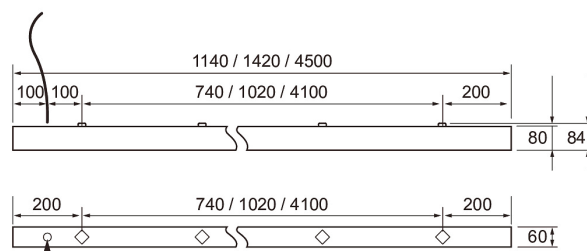

Vario

Developed and manufactured in Finland, Vario is a surface-mounted aluminium profile luminaire. The material used in the body is 100% recycled aluminum. Thanks to the variety of housing lengths and a wide range of corner pieces, you can create a customised lighting solution that meets your needs. Typical applications include offices, lobbies, educational institutions and corridors. With this luminaire, you can create a seamless line of light of up to 4500 mm. The DO series models are an excellent choice for all types of spaces where low glare levels and precisely controlled light distribution are required. The DO models are designed with user comfort in mind, ensuring that light is distributed evenly and discreetly onto the illuminated area. The 100% Finnish Vario luminaires are designed and manufactured at Airam's factory in Lahti.

- Aluminium housing and acrylic diffuser; microprism (ACMP), opal (ACO) or deep optic (DO).
- White, RAL 9016.
- Protection class I.
- Surface mounting on the ceiling. Connection in a separate box. The luminaire will be delivered with a two-meter connection cable (3/5 x 0,75 mm²).
- Mikroprisma:
 - 1140 mm: 24 W / 3100 lm.
 - 1420 mm: 30 W / 3900 lm.
 - 4500 mm: 92 W / 12 500 lm.
- Opal:
 - 1140 mm: 24 W / 3100 lm.
 - 1420 mm: 30 W / 3900 lm.
 - 4500 mm: 92 W / 12 500 lm.
- Deep optic:
 - 1140 mm / 25 W: WH/WH / 4600 lm. WH/BK 4000 lm.
 - 1420 mm / 31 W: WH/WH / 5800 lm. WH/BK 5000 lm.
- Colour temperature 4,000 K. CRI > 80 / Ra > 80.
- MacAdam 3 SDCM.
- IP20.
- IK02.
- On/off and Dali-2 models, with push-button control (230V).
- Ambient temperature range 0 ... 25 °C.
- Rated lifetime L70 > 100 000 h (Ta25°C).
- Rated lifetime L80 100 000 h (Ta25°C).
- Power source service life 100,000 h.
- DO = Deep Optic, WH/WH = white housing + white diffuser, WH/BK = white housing + black diffuser, 80D = 80 degree lenses.
- EPD document is available for product 4146889 in the product range.