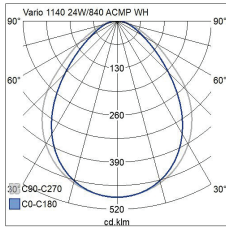

Vario ACMP

Vario Deep Optic – minimal glare values and discreet lighting

Vario DO luminaires are the perfect choice for all spaces where minimal glare values and discreet lighting are desired. The luminaire is particularly suitable for lighting office spaces, educational institutions, and other public spaces. The luminaires are designed with user comfort in mind; high-quality lenses and glare protection ensure that the light is evenly and discreetly distributed over the illuminated area.

By order

Vario ACMP

NO.	CODE		W	LM
4146882	A1VARH	1140 24W/840 ACMP WH	24	3100
4146883	A1VARJ	1420 30W/840 ACMP WH	30	3900
4146884	A1VARL	4500 92W/840 ACMP WH	92	12500

Vario ACO

NO.	CODE		W	LM
4146879	A1VARB	1140 24W/840 ACO WH	24	3100
4146880	A1VARD	1420 30W/840 ACO WH	30	3900
4146881	A1VARF	4500 92W/840 ACO WH	92	12500

Vario DO

NO.	CODE		W	LM
4146994	A1VADA	1140 25W/840 DO/80D WH/WH	25	4600
4146995	A1VADB	1140 25W/840 DO/80D WH/BK	25	4000
4146996	A1VADC	1420 31W/840 DO/80D WH/WH	31	5800
4146997	A1VADD	1420 31W/840 DO/80D WH/BK	31	5000

Vario Dali ACMP

NO.	CODE		W	LM
4146888	A1VARH-DALI	1140 24W/840 ACMP DA2 WH	24	3100
4146889	A1VARJ-DALI	1420 30W/840 ACMP DA2 WH	30	3900
4146890	A1VARL-DALI	4500 92W/840 ACMP DA2 WH	92	12500

Vario Dali ACO

NO.	CODE		W	LM
4146885	A1VARB-DALI	1140 24W/840 ACO DA2 WH	24	3100
4146886	A1VARD-DALI	1420 30W/840 ACO DA2 WH	30	3900
4146887	A1VARF-DALI	4500 92W/840 ACO DA2 WH	92	12500

Vario Dali DO

NO.	CODE		W	LM
4146998	A1VADE	1140 25W/840 DO/80D DA2 WH/WH	25	4600
4146999	A1VADF	1140 25W/840 DO/80D DA2 WH/BK	25	4000
4147000	A1VADG	1420 31W/840 DO/80D DA2 WH/WH	31	5800
4147001	A1VADH	1420 31W/840 DO/80D DA2 WH/BK	31	5000