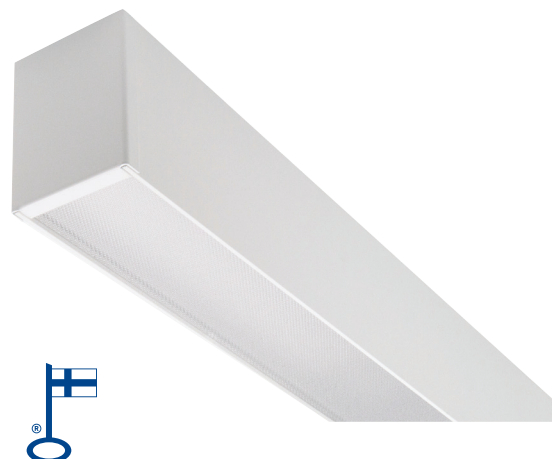

Vario

Developed and manufactured in Finland, Vario is a surface-mounted aluminium profile luminaire. The material used in the body is 100% recycled aluminum. Thanks to the variety of housing lengths and a wide range of corner pieces, you can create a customised lighting solution that meets your needs. Typical applications include offices, lobbies, educational institutions and corridors. With this luminaire, you can create a seamless line of light of up to 4500 mm. The DO series models are an excellent choice for all types of spaces where low glare levels and precisely controlled light distribution are required. The DO models are designed with user comfort in mind, ensuring that light is distributed evenly and discreetly onto the illuminated area. The 100% Finnish Vario luminaires are designed and manufactured at Airam's factory in Lahti.

- Aluminium housing and acrylic diffuser; microprism (ACMP), opal (ACO) or deep optic (DO).
- White, RAL 9016.
- Protection class I.
- Surface mounting on the ceiling. Connection in a separate box. The luminaire will be delivered with a two-meter connection cable (3/5 x 0,75 mm²).
- Mikroprisma:
 - 1140 mm: 24 W / 3100 lm.
 - 1420 mm: 30 W / 3900 lm.
 - 4500 mm: 92 W / 12 500 lm.
- Opal:
 - 1140 mm: 24 W / 3100 lm.
 - 1420 mm: 30 W / 3900 lm.
 - 4500 mm: 92 W / 12 500 lm.
- Deep optic:
 - 1140 mm / 25 W: WH/WH / 4600 lm. WH/BK 4000 lm.
 - 1420 mm / 31 W: WH/WH / 5800 lm. WH/BK 5000 lm.
- Colour temperature 4,000 K. CRI > 80 / Ra > 80.
- MacAdam 3 SDCM.
- IP20.
- IK02.
- On/off and Dali-2 models, with push-button control (230V).
- Ambient temperature range 0 ... 25 °C.
- Rated lifetime L70 > 100 000 h (Ta25°C).
- Rated lifetime L80 100 000 h (Ta25°C).
- Power source service life 100,000 h.
- DO = Deep Optic, WH/WH = white housing + white diffuser, WH/BK = white housing + black diffuser, 80D = 80 degree lenses.
- EPD document is available for product 4146889 in the product range.