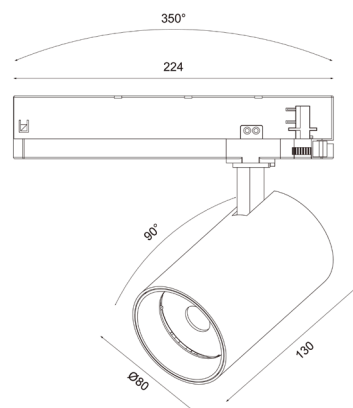

- Die-cast aluminium housing. Polycarbonate diffuser. Adjustable and rotating, bevelled aluminium reflector 36°. Options 15°, 25° and 60° as accessories.
- Powder-coated, white, RAL 9003 and black, RAL 9005.
- Protection class I.
- Mounting on a three-phase contact rail. Dali-2 models on a Dali contact rail.
- Compatible three-phase contact rails: Global Trac Pro and Stucchi OneTrack.
- Compatible Dali contact rails: Nordic Aluminium Global Pulse and Stucchi OneTrack.
- Installation height 3–6 m.
- Colour temperatures 3,000 K and 4,000. CRI > 90 / Ra > 90.
- IP20.
- IK02.
- Integrated LED 21 W / 2580 lm (930), 2750 lm (940).
- MacAdam 3 SDCM.
- On/off and Dali-2.
- Ambient temperature range 0 ... 25 °C.
- Rated lifetime L80 50,000 h (Ta25°C).
- Project-specific luminous flux packages are available with luminous fluxes of up to 3680 lm (CRI > 90). The following colour temperatures from the Philips Fortimo SLM range are available: 827, 830, 840, 850, 857, 927 and 930. Premium White is available in colour temperatures 830 and 935. In addition, we offer solutions optimised for fresh meat (FoodPremiumRed) and fruit and vegetables (FoodWarmWhite). The available reflector options: 15°, 25°, 36° and 60°. The available control options are Dali -2 and Casambi.

By order, • In stock

Target M

NO.	CODE		W	LM
• 4146583	A1TATA	IP20 21W/940 2750lm 36D WH	21	2750
4146584	A1TATB	IP20 21W/930 2580lm 36D WH	21	2580
• 4146585	A1TATC	IP20 21W/940 2750lm 36D BK	21	2750
4146586	A1TATD	IP20 21W/930 2580lm 36D BK	21	2580

Target M Dali

NO.	CODE		W	LM
	A1TATA-DALI	IP20 21W/940 2750lm 36D DA2 WH	21	2750
	A1TATB-DALI	IP20 21W/930 2580lm 36D DA2 WH	21	2580
	A1TATC-DALI	IP20 21W/940 2750lm 36D DA2 BK	21	2750
	A1TATD-DALI	IP20 21W/930 2580lm 36D DA2 BK	21	2580