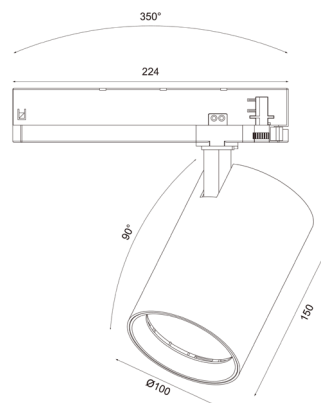

By order

Target L

NO.	CODE		W	LM
4146587	A1TATE	IP20 32W/940 3850lm 36D WH	32	3850
4146588	A1TATF	IP20 32W/930 3680lm 36D WH	32	3680
4146589	A1TATG	IP20 32W/940 3850lm 36D BK	32	3850
4146590	A1TATH	IP20 32W/930 3680lm 36D BK	32	3680

Target L Dali

NO.	CODE		W	LM
	A1TATE-DALI	IP20 32W/940 3850lm 36D DA2 WH	32	3850
	A1TATF-DALI	IP20 32W/930 3680lm 36D DA2 WH	32	3680
	A1TATG-DALI	IP20 32W/940 3850lm 36D DA2 BK	32	3850
	A1TATH-DALI	IP20 32W/930 3680lm 36D DA2 BK	32	3680

Target L Accessories

NO.	CODE	
	A1TATP	Reflector L 15°
	A1TATQ	Reflector L 25°
	A1TATR	Reflector L 60°