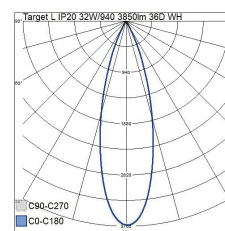

By order

Target L

NO.	CODE		W	LM
4146587	A1TATE	IP20 32W/940 3850lm 36D WH	32	3850
4146588	A1TATF	IP20 32W/930 3680lm 36D WH	32	3680
4146589	A1TATG	IP20 32W/940 3850lm 36D BK	32	3850
4146590	A1TATH	IP20 32W/930 3680lm 36D BK	32	3680

Target L Dali

NO.	CODE		W	LM
	A1TATE-DALI	IP20 32W/940 3850lm 36D DA2 WH	32	3850
	A1TATF-DALI	IP20 32W/930 3680lm 36D DA2 WH	32	3680
	A1TATG-DALI	IP20 32W/940 3850lm 36D DA2 BK	32	3850
	A1TATH-DALI	IP20 32W/930 3680lm 36D DA2 BK	32	3680

Target L Accessories

NO.	CODE	
	A1TATP	Reflector L 15°
	A1TATQ	Reflector L 25°
	A1TATR	Reflector L 60°