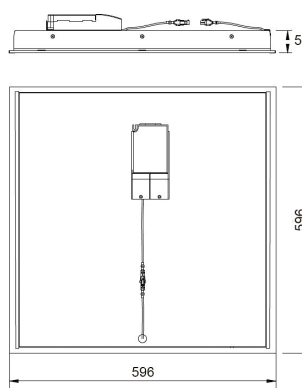

- Steel housing.
- Acrylic diffusers (AC). A micro-prismatic diffuser (MP) in the middle and opal diffusers (O) on the sides.
- White RAL 9016.
- Protection class I.
- Surface and recessed mounting.
- Linkable, 3/5 x 2.5 mm²
- Installation height 2–4 m.
- Fixed LED: 33–49 W / 3,200–4,300 lm.
- Colour temperatures 3,000 K and 4,000 K
CRI > 80 / Ra > 80.
- MacAdam 3 SDCM.
- IP20.
- The standard range includes on/off and Dali-2 models.
- Ambient temperature range 0 ... 25 °C.
- Rated lifetime L70 100,000 h (Ta25°C).
- Rated lifetime L80 65,000 h (Ta25°C).
- Power source lifespan: 100,000 h.
- WH = white, DA2 = Dali-2.
- Accessories: A surface mounting frame (4222798) and recessed mounting frame (4297811).
- Also available as Casambi and Switch Dim solutions.
CRI > 90 available by special order. The colour temperature options available are: 2,700 K, 5,700 K and 6,500 K as well as Tunable White. Also available with various connecting wire solutions.