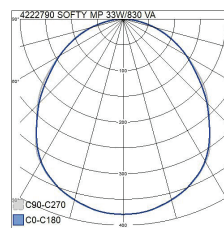

- Steel housing.
- Acrylic diffusers (AC). A micro-prismatic diffuser (MP) in the middle and opal diffusers (O) on the sides.
- White RAL 9016.
- Protection class I.
- Surface and recessed mounting.
- Linkable, 3/5 x 2.5 mm²
- Installation height 2–4 m.
- Fixed LED: 33–49 W / 3,200–4,300 lm.
- Colour temperatures 3,000 K and 4,000 K
CRI > 80 / Ra > 80.
- MacAdam 3 SDCM.
- IP20.
- The standard range includes on/off and Dali-2 models.
- Ambient temperature range 0 ... 25 °C.
- Rated lifetime L70 100,000 h (Ta25°C).
- Rated lifetime L80 65,000 h (Ta25°C).
- Power source lifespan: 100,000 h.
- WH = white, DA2 = Dali-2.
- Accessories: A surface mounting frame (4222798) and recessed mounting frame (4297811).
- Also available as Casambi and Switch Dim solutions.
CRI > 90 available by special order. The colour temperature options available are: 2,700 K, 5,700 K and 6,500 K as well as Tunable White. Also available with various connecting wire solutions.

By order

Softy

NO.	CODE	W	LM
4222790	D2SOAA IP20 33W/830 ACO/MP WH	33	3200
4222791	D2SOAB IP20 33W/840 ACO/MP WH	33	3200
4222794	D2SOAC IP20 49W/830 ACO/MP WH	49	4300
4222795	D2SOAD IP20 49W/840 ACO/MP WH	49	4300