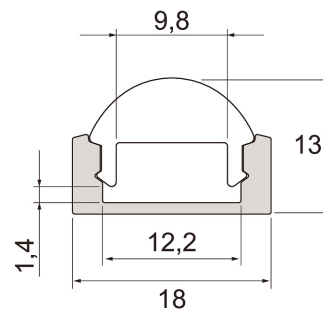

Slimline 7 Optical

Slimline 7 Optical is an aluminium profile equipped with an optical 30° diffuser for LED strips with a maximum width of 12 mm. Ideal for applications where light needs to be targeted or restricted to achieve a sophisticated appearance. Surface mounting on a ceiling or wall. Brackets and end pieces with or without a wire opening are available as accessories. An extension piece is also available for easier installation. Read more about the other Slimline products.

- Anodised aluminium body and UV-protected polycarbonate diffuser.
- Suitable for use with IP20-protected LED strips with a maximum width of 12 mm.
- When used with the diffuser and end caps available as accessories, the profile meets the IP21 protection class requirements.
- The profile is available in 1 m and 2 m sizes and with a 30° diffuser.
- End caps and mounting brackets are available as accessories.
- Custom-made profile lengths (max. 6 m) are available on a project-specific basis.
- Check the compatibility table for our LED strips and profiles.