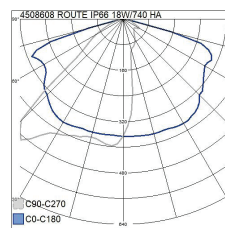

- Pressure cast aluminium body and hardened glass diffuser.
- The beam angle can be adjusted between 0 and 10 degrees in increments of five degrees.
- Grey, RAL 7035.
- Protection class I.
- IP66.
- IK08.
- Colour temperature 4,000 K. CRI > 70 / Ra > 70.
- Fixed LED 18 W/2,300 lm, 27 W/3,500 lm, 36 W/4,600 lm, 54 W/6,900 lm, 81 W/10,300 lm and 107 W/13,650 lm.
- MacAdam 5 SDCM.
- Dynadimmer 5 steps, 1–10V, CLO as the standard option. Nema, Zhaga compliance.
- Mounting on a pole or a lighting beam (48–60 mm). Comes with an 8 mm, 3 x 1.5 mm² rubber cable.
- Installation height 3–10 m.
- Wind catchment area: Route S 0.031 m², Route M 0.043 m².
- Ambient temperature range -40 ... 55 °C.
- Rated lifetime L70 100,000 h.
- Rated lifetime L80 100,000 h.
- Rated lifetime L90 60,000 h.
- Power source lifetime 100,000 h.
- A wide range of cables, optics and sensors are available by special order as well as 1-10V control options.

By order

Route S

NO.	CODE		W	LM
4508608	A5ROUA	ROUTE S IP66 18W/740 GR	18	2300
4508609	A5ROUB	ROUTE S IP66 27W/740 GR	27	3520
4508610	A5ROUC	ROUTE S IP66 36W/740 GR	36	4600
4508611	A5ROUD	ROUTE S IP66 54W/740 GR	54	6900

Route M

NO.	CODE		W	LM
4508612	A5ROUE	ROUTE M IP66 81W/740 GR	81	10300
	A5ROUF	ROUTE M IP66 107W/740 GR	107	13650