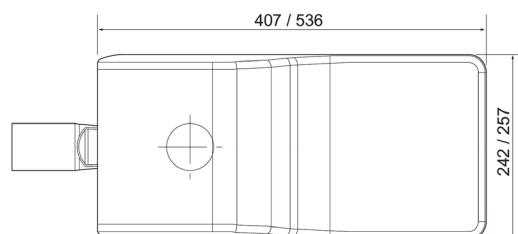

- Pressure cast aluminium body and hardened glass diffuser.
- The beam angle can be adjusted between 0 and 10 degrees in increments of five degrees.
- Grey, RAL 7035.
- Protection class I.
- IP66.
- IK08.
- Colour temperature 4,000 K. CRI > 70 / Ra > 70.
- Fixed LED 18 W/2,300 lm, 27 W/3,500 lm, 36 W/4,600 lm, 54 W/6,900 lm, 81 W/10,300 lm and 107 W/13,650 lm.
- MacAdam 5 SDCM.
- Dynadimmer 5 steps, 1–10V, CLO as the standard option. Nema, Zhaga compliance.
- Mounting on a pole or a lighting beam (48–60 mm). Comes with an 8 mm, 3 x 1.5 mm² rubber cable.
- Installation height 3–10 m.
- Wind catchment area: Route S 0.031 m², Route M 0.043 m².
- Ambient temperature range -40 ... 55 °C.
- Rated lifetime L70 100,000 h.
- Rated lifetime L80 100,000 h.
- Rated lifetime L90 60,000 h.
- Power source lifetime 100,000 h.
- A wide range of cables, optics and sensors are available by special order as well as 1-10V control options.

By order

Route S

NO.	CODE		W	LM
4508608	A5ROUA	ROUTE S IP66 18W/740 GR	18	2300
4508609	A5ROUB	ROUTE S IP66 27W/740 GR	27	3520
4508610	A5ROUC	ROUTE S IP66 36W/740 GR	36	4600
4508611	A5ROUD	ROUTE S IP66 54W/740 GR	54	6900