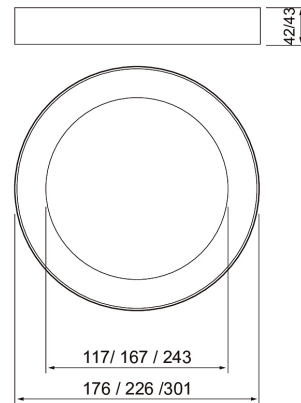

- Aluminium body and opal polycarbonate diffuser.
- White, RAL 9003.
- Protection class II.
- Surface mounting on a wall or ceiling.
- Linkable: dimmable and Casambi-versions max 3 x 2,5 mm²; Dali-2 versions 5 x 2,5 mm².
- Installation height 2-4 m.
- Colour temperature: 3,000 K and 4,000 K.
- MacAdam 4 SDCM.
- IP20.
- Fixed LED 12 W / 900 lm, 15 W / 1,200 lm, 21 W / 1,700 lm.
- Dimming: rising- and trailing-edge control, Dali-2 with push-button control (230 V) and Casambi.
- Ambient temperature range 0 ... 25 °C.
- Rated lifetime L70 60,000 h (Ta25°C).

By order • In stock

Ronda Dim

NO.	CODE		W	LM
4297867	A2RODA	175 IP20 12W/830 DIM PCO WH R	12	900
4297868	A2RODB	175 IP20 12W/840 DIM PCO WH R	12	900
4297869	A2RODC	225 IP20 15W/830 DIM PCO WH R	15	1200
4297870	A2RODD	225 IP20 15W/840 DIM PCO WH R	15	1200
4297871	A2RODE	300 IP20 21W/830 DIM PCO WH R	21	1700
4297872	A2RODF	300 IP20 21W/840 DIM PCO WH R	21	1700

Ronda Dali

NO.	CODE		W	LM
	A2RODA-DALI	175 IP20 12W/830 DA2 PCO WH R	12	900
	A2RODB-DALI	175 IP20 12W/840 DA2 PCO WH R	12	900
	A2RODC-DALI	225 IP20 15W/830 DA2 PCO WH R	15	1200
	A2RODD-DALI	225 IP20 15W/840 DA2 PCO WH R	15	1200
	A2RODE-DALI	300 IP20 21W/830 DA2 PCO WH R	21	1700
	A2RODF-DALI	300 IP20 21W/840 DA2 PCO WH R	21	1700

Ronda Casambi

NO.	CODE		W	LM
	A2RODA-CA	175 IP20 12W/830 CA PCO WH R	12	900
	A2RODB-CA	175 IP20 12W/840 CA PCO WH R	12	900
	A2RODC-CA	225 IP20 15W/830 CA PCO WH R	15	1200
	A2RODD-CA	225 IP20 15W/840 CA PCO WH R	15	1200
	A2RODE-CA	300 IP20 21W/830 CA PCO WH R	21	1700
	A2RODF-CA	300 IP20 21W/840 CA PCO WH R	21	1700