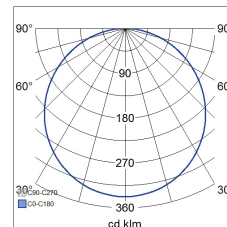

- Aluminium body and opal polycarbonate diffuser.
- White, RAL 9003.
- Protection class II.
- Surface mounting on a wall or ceiling.
- Linkable: dimmable and Casambi-versions max 3 x 2,5 mm²; Dali-2 versions 5 x 2,5 mm².
- Installation height 2-4 m.
- Colour temperature: 3,000 K and 4,000 K.
- MacAdam 4 SDCM.
- IP20.
- Fixed LED 12 W / 900 lm, 15 W / 1,200 lm, 21 W / 1,700 lm.
- Dimming: rising- and trailing-edge control, Dali-2 with push-button control (230 V) and Casambi.
- Ambient temperature range 0 ... 25 °C.
- Rated lifetime L70 60,000 h (Ta25°C).