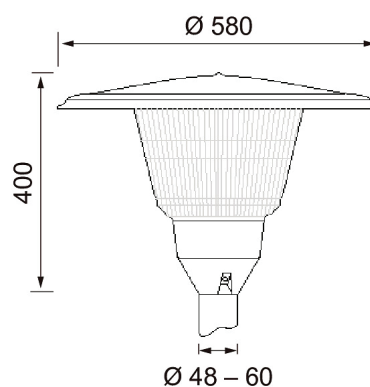

IP54

-0
3 x 1,5ta
-20 °Cta
35 °C

Puistoprisma

Puistoprisma is a sturdy luminaire for illuminating yards, parks, parking areas and other public outdoor spaces. The luminaire is mounted on a 48–60 mm column at a height of 3–5 m. Puistoprisma has an anti-glare diffuser with an interior prism, which gives it an extremely high luminous efficacy. The luminaire is available as models with an integrated LED and an E27 base.

- Aluminium body and polycarbonate diffuser.
- Grey.
- Protection class I.
- Mounting on a 48–60 mm column.
- Comes with an 4 m, 3 x 1.5 mm² rubber cable.
- Installation height 3–5 m.
- LED colour temperature 4,000 K. CRI > 80 / Ra > 80.
- IP54.
- Fixed LED 31 W / 2,600 lm.
- MacAdam 3 SDCM in LED models.
- Ambient temperature range -20 ... 35 °C.
- Rated lifetime L80 50,000 h (Ta25°C).
- On/off.
- Lamp recommendation:
High power LED max. 18W ED75 E27, not included.