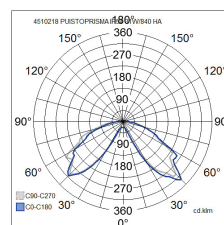

IP54

-0
3 x 1,5ta
-20 °Cta
35 °C

Puistoprisma

Puistoprisma is a sturdy luminaire for illuminating yards, parks, parking areas and other public outdoor spaces. The luminaire is mounted on a 48–60 mm column at a height of 3–5 m. Puistoprisma has an anti-glare diffuser with an interior prism, which gives it an extremely high luminous efficacy. The luminaire is available as models with an integrated LED and an E27 base.

- Aluminium body and polycarbonate diffuser.
- Grey.
- Protection class I.
- Mounting on a 48–60 mm column.
- Comes with an 4 m, 3 x 1.5 mm² rubber cable.
- Installation height 3–5 m.
- LED colour temperature 4,000 K. CRI > 80 / Ra > 80.
- IP54.
- Fixed LED 31 W / 2,600 lm.
- MacAdam 3 SDCM in LED models.
- Ambient temperature range -20 ... 35 °C.
- Rated lifetime L80 50,000 h (Ta25°C).
- On/off.
- Lamp recommendation:
High power LED max. 18W ED75 E27, not included.