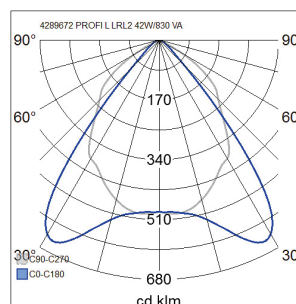

- Steel housing, aluminium anti-glare shield, matt.
  - White, RAL 9003.
  - Protection class I.
  - Suspension or surface mounting.
  - Linkable 3 x 2,5 mm<sup>2</sup>, Dali-models 5 x 2,5 mm<sup>2</sup>.
  - Integrated LED 19–58 W, 2250–7200 lm.
  - Colour temperatures 3000 K and 4000 K. CRI > 80 / Ra > 80.
  - MacAdam 3 SDCM.
  - IP20.
  - The standard range includes on/off and Dali models.
  - Ambient temperature range 0 ... 25 °C.
  - Rated lifetime L70 100 000 h (Ta25°C).
  - Rated lifetime L80 80 000 h (Ta25°C).
  - Power source service life 50 000 h.
  - Wire-suspension fixture 4146595 and 4107113 are available as an accessory.
  - WH = white, DA = Dali.
- Also available with Casambi, 1–10 V and push-button control (230V). CRI > 90 available for order. Also available with various connecting wire solutions and a pull switch (on/off and Dali).