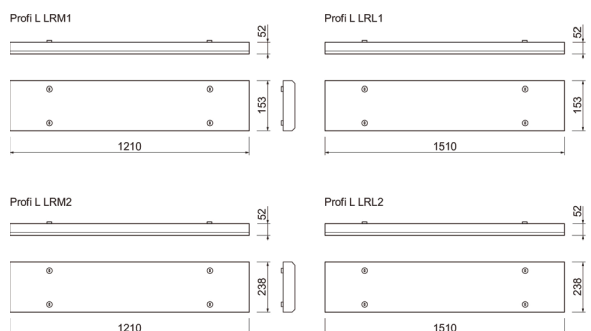

# Profi L

A luminaire range designed for offices and other public spaces. Available in two housing lengths and widths. The range includes two colour temperatures and several output options. You can choose from models with one or two matte anti-glare shields. Suspension or surface mounting.

- Steel housing, aluminium anti-glare shield, matt.
  - White, RAL 9003.
  - Protection class I.
  - Suspension or surface mounting.
  - Linkable 3 x 2,5 mm<sup>2</sup>, Dali-models 5 x 2,5 mm<sup>2</sup>.
  - Integrated LED 19–58 W, 2250–7200 lm.
  - Colour temperatures 3000 K and 4000 K. CRI > 80 / Ra > 80.
  - MacAdam 3 SDCM.
  - IP20.
  - The standard range includes on/off and Dali models.
  - Ambient temperature range 0 ... 25 °C.
  - Rated lifetime L70 100 000 h (Ta25°C).
  - Rated lifetime L80 80 000 h (Ta25°C).
  - Power source service life 50 000 h.
  - Wire-suspension fixture 4146595 and 4107113 are available as an accessory.
  - WH = white, DA = Dali.
- Also available with Casambi, 1–10 V and push-button control (230V). CRI > 90 available for order. Also available with various connecting wire solutions and a pull switch (on/off and Dali).