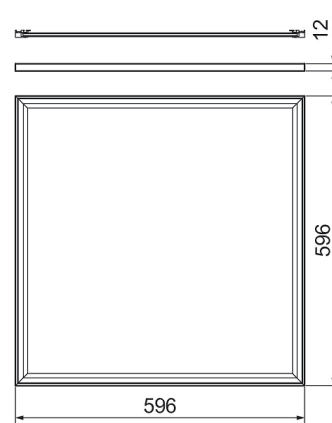

- Aluminium and steel housing and acrylic diffuser.
- White, RAL 9003, patterned diffuser.
- Protection class II.
- Surface or recessed mounting.
- Linkable, 3/5 × 2.5 mm<sup>2</sup>.
- Installation height 2–4 m.
- Integrated LED 6–12 x 34 W / luminous flux depends on the pattern.
- Colour temperature 4,000 K. CRI > 80 / Ra > 80.
- MacAdam 3 SDCM.
- IP40.
- The standard range includes on/off and Dali models.
- Ambient temperature range 0 ... 25 °C.
- Rated lifetime L70 100,000 h (Ta25°C).
- Rated lifetime L80 80,000 h (Ta25°C).
- Power source service life 50,000 h.
- Also available as Casambi, 1–10 V and Switch Dim solutions. Anodised aluminium housing available via special order. CRI > 90 available for order. Also available with various connecting wire solutions.