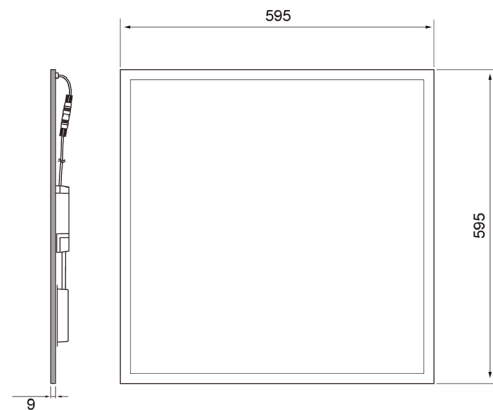

- Aluminium housing, acrylic opal light guide plate (ACO).
- White, RAL 9016.
- Protection class II.
- Mounting on a T-grid ceiling. Recessed mounting with accessories.
- Linkable on/off and Dali-2 max 5 x 2,5 mm², Casambi 3 x 2,5 mm². On/off and Casambi ranges also available with 3-meter Europlug cable H03VVH2-F 2x 0.75 mm².
- Colour temperatures 3000 K and 4000 K. CRI > 80 / Ra > 80.
- MacAdam 3 SDCM.
- IP20.
- On/off: 19 W / 2400 lm – 37 W / 4600 lm. Luminous flux is selectable from the luminaire.
- Dali: 12 W / 1500 lm – 40 W / 5000 lm. Luminous flux is selectable from the luminaire.
- Casambi: 34 W / 4300 lm.
- On/off, Dali-2, (direct pushbutton control 230V) and Casambi (Bluetooth mesh).
- Use with Dali-2-certified control devices is recommended.
- Maximum number of luminaires to be connected to one switch is 20 pcs. The length of the cable between the switch and the luminaire is 10 meters maximum.
- Ambient temperature range 0 ... 25 °C.
- Rated lifetime L70 100,000 h (Ta25°C).
- Rated lifetime L80 60,000 h (Ta25°C).
- Power source lifespan 100,000 h.
- Accessories include a surface mounting frame (4289994), concealed grid brackets PLK15 (4209537) and mounting set (4146993). The luminaires are also compatible with Plano surface mounting frames, which are available in three colours: white (4146973), black (A2PLKI) and grey (A2PLKJ). Also available: ceiling mounting frame 600 x 600 (4297811) and cover plates 600*600 R400 (A2PLZC) and 600*600 R500 (A2PLZA). The luminous flux of the luminaire decreases with cover plates about 30 % (R500) and about 50 % (R400).

- Cut-to-measure cables and a variety of quick-connector cable sets can be ordered on a project-specific basis.

By order, • In stock

Plata Pro OP

NO.	CODE		W	LM
• 4147030	A1PLOB	OP 37W/830 ACO	37	4600
• 4147029	A1PLOA	OP 37W/840 ACO	37	4600