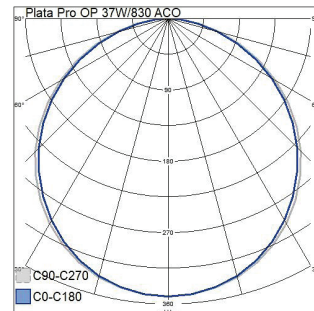

- Aluminium housing, acrylic opal light guide plate (ACO).
- White, RAL 9016.
- Protection class II.
- Mounting on a T-grid ceiling. Recessed mounting with accessories.
- Linkable on/off and Dali-2 max 5 x 2,5 mm², Casambi 3 x 2,5 mm². On/off and Casambi ranges also available with 3-meter Europlug cable H03VVH2-F 2x 0.75 mm².
- Colour temperatures 3000 K and 4000 K. CRI > 80 / Ra > 80.
- MacAdam 3 SDCM.
- IP20.
- On/off: 19 W / 2400 lm – 37 W / 4600 lm. Luminous flux is selectable from the luminaire.
- Dali: 12 W / 1500 lm – 40 W / 5000 lm. Luminous flux is selectable from the luminaire.
- Casambi: 34 W / 4300 lm.
- On/off, Dali-2, (direct pushbutton control 230V) and Casambi (Bluetooth mesh).
- Use with Dali-2-certified control devices is recommended.
- Maximum number of luminaires to be connected to one switch is 20 pcs. The length of the cable between the switch and the luminaire is 10 meters maximum.
- Ambient temperature range 0 ... 25 °C.
- Rated lifetime L70 100,000 h (Ta25°C).
- Rated lifetime L80 60,000 h (Ta25°C).
- Power source lifespan 100,000 h.
- Accessories include a surface mounting frame (4289994), concealed grid brackets PLK15 (4209537) and mounting set (4146993). The luminaires are also compatible with Plano surface mounting frames, which are available in three colours: white (4146973), black (A2PLKI) and grey (A2PLKJ). Also available: ceiling mounting frame 600 x 600 (4297811) and cover plates 600*600 R400 (A2PLZC) and 600*600 R500 (A2PLZA). The luminous flux of the luminaire decreases with cover plates about 30 % (R500) and about 50 % (R400).

- Cut-to-measure cables and a variety of quick-connector cable sets can be ordered on a project-specific basis.

By order, • In stock

Plata Pro OP

NO.	CODE		W	LM
• 4147030	A1PLOB	OP 37W/830 ACO	37	4600
• 4147029	A1PLOA	OP 37W/840 ACO	37	4600