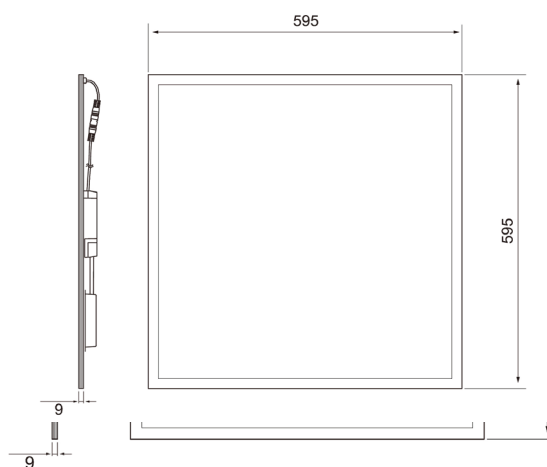

- Runko alumiinia, valonohjauslevy akryylia (ACMP).
- Valkoinen, RAL 9016.
- Suojausluokka II.
- Asennus T-listakattoon. Lisätarvikkeilla uppoasennus.
- Soveltuu ketjutettavaksi on/off ja Dali-2 maks. 5 x 2,5 mm², Casambi 3 x 2,5 mm².
- Väriämpötilat 3000 K ja 4000 K. CRI > 80 / Ra > 80.
- MacAdam 3 SDCM.
- IP20.
- On/off: 19 W / 2400 lm – 37 W / 4600 lm. Valovirta vaihdettavissa valaisimesta.
- Dali: 12 W / 1500 lm – 40 W / 5000 lm. Valovirta vaihdettavissa valaisimesta.
- Casambi: 34 W / 4300 lm.
- On/off, Dali-2, jossa suorapainikeohjaus (230V) ja Casambi- (Bluetooth mesh).
- Suositellaan käytettäväksi Dali-2 sertifioituja ohjauslaitteita.
- Suorapainikeohjauksessa käytettävien valaisinten enimmäismäärä yhdessä ryhmässä on 20 kpl. Kytkimen ja valaisimen välisen kaapelin pituus enintään 10 metriä.
- Käyttöympäristön lämpötila 0 ... 25 °C.
- Hyötyelinikä L70 100 000 h (Ta25°C).
- Hyötyelinikä L80 80 000 h (Ta25°C).
- Hyötyelinikä L90 50 000 h (Ta25°C).
- Virtalähteen elinikä 100 000 h.
- Lisätarvikkeina pinta-asennuskehys (4289994), piilolistakanakesarja PLK15 (4209537) ja ripustusvaijerisarja (4146993). Valaisimet ovat myös yhteensopivia Planon pinta-asennuskehysten kanssa, joita on saatavilla kolmessa värissä: valkoinen (4146973), musta (A2PLKI) ja harmaa (A2PLKJ). Lisäksi yleisuppoasennuskehys 600 x 600 (4297811) sekä valoaukon peitelevyt 600*600 R400 (A2PLZC) ja 600*600 R500 (A2PLZA). Valaisimen valovirta laskee peitelevyjen kanssa noin 30 % (R500) ja noin 50 % (R400).
- Projektikohtaisesti saatavilla määräämättäiset liitosjohdot ja monipuoliset pikaliitinjohtosarjat.

Monipuolinen Plata Pro MP

Pitkäikäinen ja energiatehokas moduulivalaisin, jolla on erinomainen hinta-laatusuhde. Valaisimen valovirran voi vaihtaa virtalähteen kytkimestä, mikä tekee siitä monipuolisen ja joustavan ratkaisun.