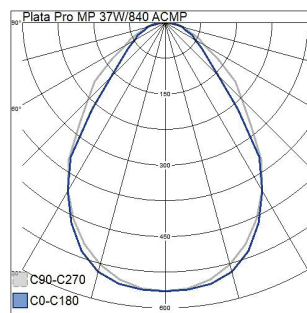

- Runko alumiinia, valonohjauslevy akryylia (ACMP).
- Valkoinen, RAL 9016.
- Suojausluokka II.
- Asennus T-listakattoon. Lisätarvikkeilla uppoasennus.
- Soveltuu ketjutettavaksi on/off ja Dali-2 maks. 5 x 2,5 mm², Casambi 3 x 2,5 mm².
- Väriämpötilat 3000 K ja 4000 K. CRI > 80 / Ra > 80.
- MacAdam 3 SDCM.
- IP20.
- On/off: 19 W / 2400 lm – 37 W / 4600 lm. Valovirta vaihdettavissa valaisimesta.
- Dali: 12 W / 1500 lm – 40 W / 5000 lm. Valovirta vaihdettavissa valaisimesta.
- Casambi: 34 W / 4300 lm.
- On/off, Dali-2, jossa suorapainikeohjaus (230V) ja Casambi- (Bluetooth mesh).
- Suositellaan käytettäväksi Dali-2 sertifioituja ohjauslaitteita.
- Suorapainikeohjauksessa käytettävien valaisinten enimmäismäärä yhdessä ryhmässä on 20 kpl. Kytkimen ja valaisimen välisen kaapelin pituus enintään 10 metriä.
- Käyttöympäristön lämpötila 0 ... 25 °C.
- Hyötyelinikä L70 100 000 h (Ta25°C).
- Hyötyelinikä L80 80 000 h (Ta25°C).
- Hyötyelinikä L90 50 000 h (Ta25°C).
- Virtalähteen elinikä 100 000 h.
- Lisätarvikkeina pinta-asennuskehys (4289994), piilolistakanakesarja PLK15 (4209537) ja ripustusvaijerisarja (4146993). Valaisimet ovat myös yhteensopivia Planon pinta-asennuskehysten kanssa, joita on saatavilla kolmessa värissä: valkoinen (4146973), musta (A2PLKI) ja harmaa (A2PLKJ). Lisäksi yleisuppoasennuskehys 600 x 600 (4297811) sekä valoaukon peitelevyt 600*600 R400 (A2PLZC) ja 600*600 R500 (A2PLZA). Valaisimen valovirta laskee peitelevyjen kanssa noin 30 % (R500) ja noin 50 % (R400).
- Projektikohtaisesti saatavilla määräämättäiset liitosjohdot ja monipuoliset pikaliitinjohtosarjat.

Monipuolinen Plata Pro MP

Pitkäikäinen ja energiatehokas moduulivalaisin, jolla on erinomainen hinta-laatusuhde. Valaisimen valovirran voi vaihtaa virtalähteen kytkimestä, mikä tekee siitä monipuolisen ja joustavan ratkaisun.