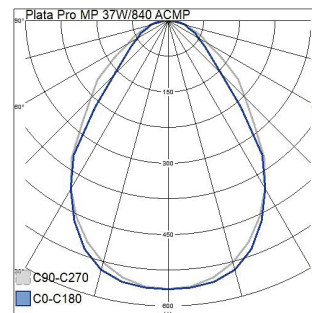

- Aluminium housing, acrylic light guide plate (ACMP).
- White, RAL 9016.
- Protection class II.
- Mounting on a T-grid ceiling. Recessed mounting with accessories.
- Linkable on/off and Dali-2 max 5 x 2,5 mm², Casambi 3 x 2,5 mm².
- Colour temperatures 3000 K and 4000 K. CRI > 80 / Ra > 80.
- MacAdam 3 SDCM.
- IP20.
- On/off: 19 W / 2400 lm – 37 W / 4600 lm. Luminous flux is selectable from the luminaire.
- Dali: 12 W / 1500 lm – 40 W / 5000 lm. Luminous flux is selectable from the luminaire.
- Casambi: 34 W / 4300 lm.
- On/off, Dali-2, (direct pushbutton control 230V) and Casambi (Bluetooth mesh).
- Use with Dali-2-certified control devices is recommended.
- Maximum number of luminaires to be connected to one switch is 20 pcs. The length of the cable between the switch and the luminaire is 10 meters maximum.
- Ambient temperature range 0 ... 25 °C.
- Rated lifetime L70 100,000 h (Ta25°C).
- Rated lifetime L80 60,000 h (Ta25°C).
- Power source lifespan 100,000 h.
- Accessories include a surface mounting frame (4289994), concealed grid brackets PLK15 (4209537) and mounting set (4146993). The luminaires are also compatible with Plano surface mounting frames, which are available in three colours: white (4146973), black (A2PLKI) and grey (A2PLKJ). Also available: ceiling mounting frame 600 x 600 (4297811) and cover plates 600*600 R400 (A2PLZC) and 600*600 R500 (A2PLZA). The luminous flux of the luminaire decreases with cover plates about 30 % (R500) and about 50 % (R400).
- Cut-to-measure cables and a variety of quick-connector cable sets can be ordered on a project-specific basis.