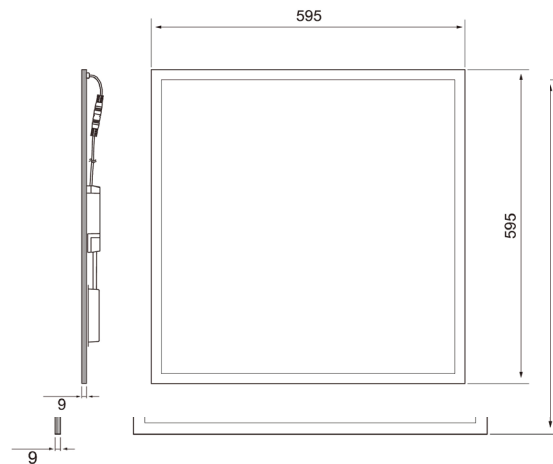

- Aluminium housing, acrylic light guide plate (ACMP).
- White, RAL 9016.
- Protection class II.
- Mounting on a T-grid ceiling. Recessed mounting with accessories.
- Linkable on/off and Dali-2 max 5 x 2,5 mm², Casambi 3 x 2,5 mm².
- Colour temperatures 3000 K and 4000 K. CRI > 80 / Ra > 80.
- MacAdam 3 SDCM.
- IP20.
- On/off: 19 W / 2400 lm – 37 W / 4600 lm. Luminous flux is selectable from the luminaire.
- Dali: 12 W / 1500 lm – 40 W / 5000 lm. Luminous flux is selectable from the luminaire.
- Casambi: 34 W / 4300 lm.
- On/off, Dali-2, (direct pushbutton control 230V) and Casambi (Bluetooth mesh).
- Use with Dali-2-certified control devices is recommended.
- Maximum number of luminaires to be connected to one switch is 20 pcs. The length of the cable between the switch and the luminaire is 10 meters maximum.
- Ambient temperature range 0 ... 25 °C.
- Rated lifetime L70 100,000 h (Ta25°C).
- Rated lifetime L80 60,000 h (Ta25°C).
- Power source lifespan 100,000 h.
- Accessories include a surface mounting frame (4289994), concealed grid brackets PLK15 (4209537) and mounting set (4146993). The luminaires are also compatible with Plano surface mounting frames, which are available in three colours: white (4146973), black (A2PLKI) and grey (A2PLKJ). Also available: ceiling mounting frame 600 x 600 (4297811) and cover plates 600*600 R400 (A2PLZC) and 600*600 R500 (A2PLZA). The luminous flux of the luminaire decreases with cover plates about 30 % (R500) and about 50 % (R400).
- Cut-to-measure cables and a variety of quick-connector cable sets can be ordered on a project-specific basis.

Dali	mA	W	lm	1	2	3
	1050	40	5000	ON	ON	ON
	900	34	4300	OFF	ON	ON
	800	30	3800	ON	OFF	ON
	700	26	3300	ON	ON	OFF
	600	23	2900	OFF	OFF	ON
	500	19	2400	OFF	ON	OFF
	400	15	1900	ON	OFF	OFF
	300	12	1500	OFF	OFF	OFF