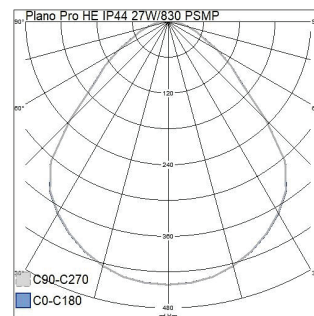

PSMP

set (4146993). Also available cover plates 600*600 R400 (A2PLZC) and 600*600 R500 (A2PLZA). The luminous flux of the luminaire decreases with cover plates about 30% (R500) and about 50% (R400).

By order, • In stock

	mA	lm	W
On/off	500	3394	22
	620	4163	27
	750	4975	33
	900	5900	41

	mA	lm	W	UGR	1	2	3	4
Dali	300	2070	14	16	0	0	0	0
	350	2400	16	16	1	0	0	0
	400	2738	18	17	0	1	0	0
	450	3060	20	17	1	1	0	0
	500	3394	22	18	0	0	1	0
	550	3720	24	18	1	0	1	0
	600	4040	26	18	0	1	1	0
	650	4284	28	18	1	1	1	0
	700	4665	31	19	0	0	0	1
	750	4975	33	19	1	0	0	1
	800	5284	35,5	19,6	0	1	0	1
	850	5621	38,5	20	1	1	0	1
	900	5891	41	20	0	0	1	1
	950	6192	43	20	1	0	1	1