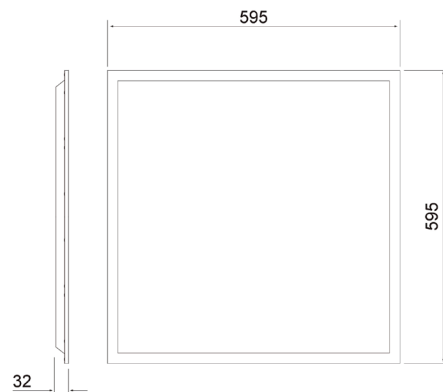

PSMP

set (4146993). Also available cover plates 600*600 R400 (A2PLZC) and 600*600 R500 (A2PLZA). The luminous flux of the luminaire decreases with cover plates about 30% (R500) and about 50% (R400).

By order, • In stock