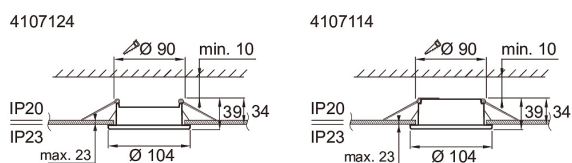

- Polycarbonate body.
- White.
- Protection class II.
- Recessed mounting.
- Linkable, spring terminal blocks 3 x 2.5 mm².
- MacAdam 6 SDCM.
- IP23.
- Integrated LED GX53 5 W/480 lm.
- On/off.
- Ambient temperature range 0 °C to 25 °C.
- Rated lifetime L70 15 000 h (Ta25°C).
- Recommended led lamps: 4713758 PRO LED GX53, 4713759 PRO LED GX53 DIM, 4713760 PRO LED GX53 DIM.

• In stock

Planex

NO.	CODE	W	LM
4107124	A1PLCM IP23 GX53 LED 5W/830 WH	5	480

Planex body

NO.	CODE	W
4107114	A1PLCR Housing IP23 GX53 max 6W WH	6