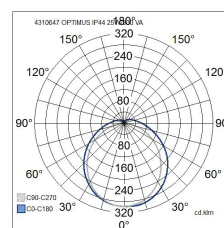

Optimus accessories

NO.	CODE
•	A3OPAG Wall bracket 45deg WH
•	A2OPKD Shelters bracket 2 pcs

Easy installation.