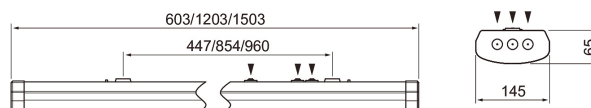

Optimus accessories

NO.	CODE
•	A3OPAG Wall bracket 45deg WH
•	A2OPKD Shelters bracket 2 pcs

Easy installation.