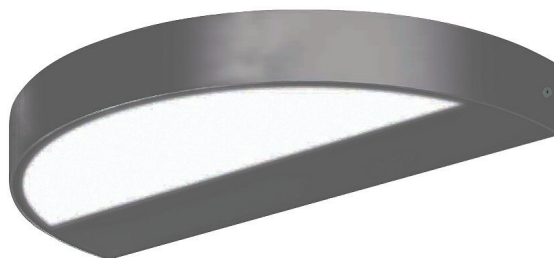

Olivia

Olivia is a low-profile wall luminaire for indoor and outdoor use. The clean-lined, rounded design is ideal for a wide range of applications. The luminaire housing is coated with polyester paint that is resistant to corrosion and UV radiation, and the screws are made of stainless steel.

- Aluminium housing and frosted glass diffuser.
- Anthracite, silver, black and white.
- Protection class I.
- Surface mounting.
- Not linkable, 3 x 1.5 mm².
- Installation height 0–3 m.
- Integrated LED 13 W / 1,000–2,100 lm.
- Colour temperatures 3,000 K and 4,000. CRI >80 / Ra > 80.
- IP65.
- IK06.
- On/off.
- Ambient temperature range -25 ... 25 °C
- Rated lifetime L70 50,000 h (Ta25°C).
- Power source service life 50,000 h.
- AN = anthracite, SI = silver, BK = black, WH = white.
- Also available in Corten colour on a project-specific basis.