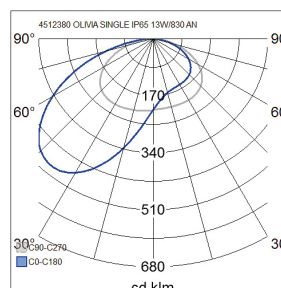

- Aluminium housing and frosted glass diffuser.
- Anthracite, silver, black and white.
- Protection class I.
- Surface mounting.
- Not linkable, 3 x 1.5 mm².
- Installation height 0–3 m.
- Integrated LED 13 W / 1,000–2,100 lm.
- Colour temperatures 3,000 K and 4,000. CRI >80 / Ra > 80.
- IP65.
- IK06.
- On/off.
- Ambient temperature range -25 ... 25 °C
- Rated lifetime L70 50,000 h (Ta25°C).
- Power source service life 50,000 h.
- AN = anthracite, SI = silver, BK = black, WH = white.
- Also available in Corten colour on a project-specific basis.