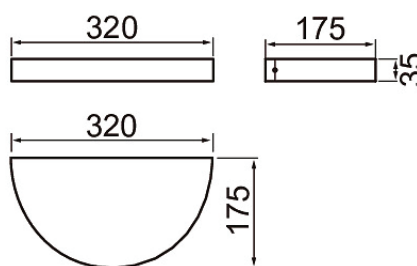

- Aluminium housing and frosted glass diffuser.
- Anthracite, silver, black and white.
- Protection class I.
- Surface mounting.
- Not linkable, 3 x 1.5 mm².
- Installation height 0–3 m.
- Integrated LED 13 W / 1,000–2,100 lm.
- Colour temperatures 3,000 K and 4,000. CRI >80 / Ra > 80.
- IP65.
- IK06.
- On/off.
- Ambient temperature range -25 ... 25 °C
- Rated lifetime L70 50,000 h (Ta25°C).
- Power source service life 50,000 h.
- AN = anthracite, SI = silver, BK = black, WH = white.
- Also available in Corten colour on a project-specific basis.

By order

Olivia 830

NO.	CODE	W	LM
4512380	B5OLAD IP65 13W/830 GLFR AN Olivia	13	1000
4512381	B5OLAC IP65 13W/830 GLFR SI Olivia	13	1000
4512383	B5OLAA IP65 13W/830 GLFR WH Olivia	13	1000

Olivia 840

NO.	CODE	W	LM
4512385	B5OLAJ IP65 13W/840 GLFR AN Olivia	13	1050
4512386	B5OLAH IP65 13W/840 GLFR SI Olivia	13	1050
4512387	B5OLAG IP65 13W/840 GLFR BK Olivia	13	1050
4512388	B5OLAF IP65 13W/840 GLFR WH Olivia	13	1050