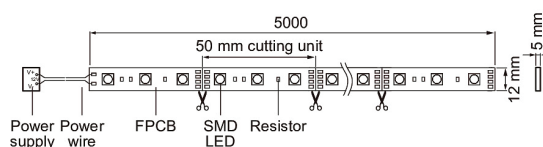

Norma 12V

The damp-proof and compact Norma LED strip comes into its own as a source of indirect light for facades and wet spaces. Suitable applications include offices, residential properties, hotels and building facades. With the Norma-strip, you can create a continuous line of light. A separate dimmer unit offers two control options: push button (Push dim) and Dali dimming control. The strips are available in two colour temperatures. By special request, the luminaire is available with the Casambi control system, cut to measure and installed inside a profile, when necessary.

- UV-protected silicone-coated LED strip, 12 V.
- Protection class III.
- Length 5 m.
- The maximum length of the continuous line of light 5 m.
- Connecting cable 1.5 m.
- Norma installation profiles are recommended for outdoor use. The product comes with a self-adhesive and a separate silicone fixture for surface mounting.
- Colour temperatures 3,000 K and 4,000 K.
- MacAdam 4 SDCM.
- IP65.
- 45 W / 5 m reel: 9 W, 700 lm/m.
- On/off, push dim and Dali.
- Ambient temperature range -20 ... 25 °C.
- Rated life time L70 50,000 h (Ta25°C).
- Also available with the Casambi control system on a project-specific basis. Can also be cut to measure and installed in a profile, when necessary.