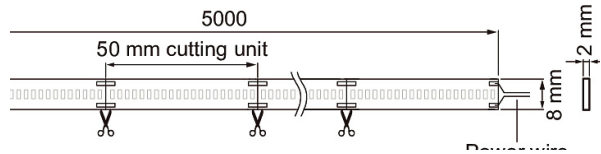

Norma CSP 24V

The high-quality Norma CSP led strip is an excellent lighting solution for spaces that require uniform and indirect lighting. CSP LEDs do not have point-like light, but give a completely flat, clean and uniform line of light. Thanks to the even light, the LED strip is also suitable for locations where the strip and profile are directly visible. The Norma strip has IP68, so it can also be installed in damp rooms. The series has excellent colour rendering and three colour temperature options. The strip is to be installed in an aluminum profile. A separate dimmer unit offers two control options: push button (Push dim) and Dali dimming control. By special request, the luminaire is available with the Casambi control system, cut to measure and installed inside a profile, when necessary. Easy-to-install connectors are available as accessories.

- LED strip 24V, cut every 50 mm.
- Protection class III.
- Length 5 m.
- The maximum length of the continuous line of light 8 m.
- 3 m supply cable at both ends.
- Mounting on an aluminium profile.
- Colour temperatures 2700 K, 3000 K and 4000 K.
- CRI > 90 / Ra > 90.
- MacAdam 3 SDCM.
- IP68.
- 14,4 W/1400 lm/m.
- On/off, Push dim, Dali.
- Ambient temperature range -30 ... 25 °C.
- Rated life time L70 50 000 h (Ta25°C).
- Also available with the Casambi control system on a project-specific basis. Can also be cut to measure and installed in a profile, when necessary.