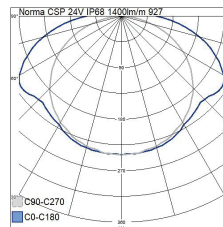

CSP LED - uniform and high quality lighting!

The new CSP technology of led strips brings great quality-improving features to led strips. In addition to point-free light, the new technology is more resistant to bending and thermal expansion.