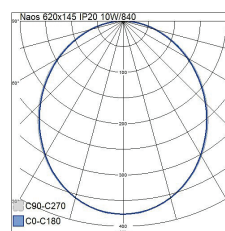

- Steel housing and opal acrylic diffuser (ACO).
- White RAL 9003.
- Protection class I.
- Linkable, 3/5 x 2.5 mm² Two cable lead-throughs.
- Installation height: 2–4 m.
- Fixed LED: 10–46 W / 1300–6400 lm.
- Colour temperatures: 3000 K and 4000 K. CRI > 80 / Ra > 80.
- MacAdam 3 SDCM.
- IP20.
- The standard range includes on/off and Dali-2 models.
- Ambient temperature range 0 ... 25 °C.
- Rated lifetime L80 100 000 h (Ta25°C).
- Rated lifetime L90 55 000 h (Ta25 °C).
- Power source service life 50 000 h.
- Suspension mounting enabled using a wire-suspension fixture (Naos 4146970 for 145 mm luminaires or Naos 4146964 for 195 mm luminaires), available by special order.
- WH = white, DA2 = Dali-2.
- Also available as 1–10 V and Switch Dim solutions on a project-specific basis. The luminaire is also available for order with a micro-prismatic diffuser, a different frame size, and in grey (RAL 9006). The colour temperature options available are: 3000 K, 5000 K and 6500 K. CRI > 90 available by special order. Also available with various efficacies and lumen outputs of 1050–6 600.