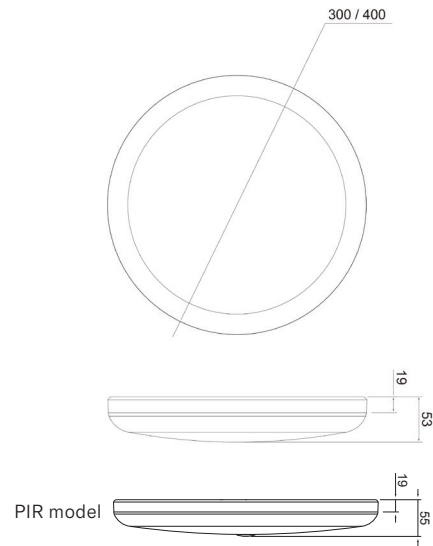

- UV-stabilised polycarbonate housing and diffuser.
- White, RAL 9003.
- Protection class II.
- Surface mounting on a wall or ceiling.
- Linking: on/off and Casambi 3 x 1,5/2,5 mm². PIR and Radar 4 x 1,5/2,5 mm². Dali-2 5 x 1,5/2,5 mm².
- Installation height 1,5–6 m.
- Comes in two sizes: Ø 300 and 400 mm.
- Colour temperature 3,000/4,000 K, adjustable on the luminaire. CRI > 80 / Ra > 80.
- MacAdam 3 SDCM.
- IP44.
- IK10. PIR IK05.
- Integrated LED:
- 300 model: 12 W 1100 lm / 15 W 1500 lm.
- 400 model: 17 W 1800 lm / 25 W 2500 lm.
- 400 Dali-2 and Casambi -models: 22 W 2150 lm.
- Each size is available as on/off and Radar models. 400 model available with Dali-2 (with pushbutton control 230V) and Casambi.
- Radar model work on the microwave sensor principle (5.8GHz) and PIR model detects infrared radiation. Both are suitable for master/slave (M/S) installation, enabling the use of up to 10 slave luminaires.
- The ambient temperature range on/off -30 ... 25 °C, PIR, Radar, Dali-2 and Casambi -20 ... 25 °C.
- Rated lifetime L70B50 100 000 h (Ta25°C).
- Rated lifetime L80B10 80 000 h (Ta25°C).
- Rated lifetime L90B10 50 000 h (Ta25°C).

Luminaire fits elegantly and discreetly into various spaces and interiors, thanks to its low structure.

The luminaire can also be installed with a surface cable with the raising frame (4146974). The height of the frame is 34 mm and there are 3 knock-outs.