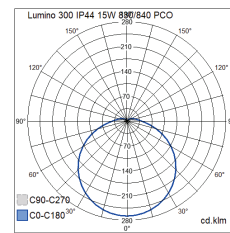

- UV-stabilised polycarbonate housing and diffuser.
- White, RAL 9003.
- Protection class II.
- Surface mounting on a wall or ceiling.
- Linking: on/off and Casambi 3 x 1,5/2,5 mm². PIR and Radar 4 x 1,5/2,5 mm². Dali-2 5 x 1,5/2,5 mm².
- Installation height 1,5–6 m.
- Comes in two sizes: Ø 300 and 400 mm.
- Colour temperature 3,000/4,000 K, adjustable on the luminaire. CRI > 80 / Ra > 80.
- MacAdam 3 SDCM.
- IP44.
- IK10. PIR IK05.
- Integrated LED:
- 300 model: 12 W 1100 lm / 15 W 1500 lm.
- 400 model: 17 W 1800 lm / 25 W 2500 lm.
- 400 Dali-2 and Casambi -models: 22 W 2150 lm.
- Each size is available as on/off and Radar models. 400 model available with Dali-2 (with pushbutton control 230V) and Casambi.
- Radar model work on the microwave sensor principle (5.8GHz) and PIR model detects infrared radiation. Both are suitable for master/slave (M/S) installation, enabling the use of up to 10 slave luminaires.
- The ambient temperature range on/off -30 ... 25 °C, PIR, Radar, Dali-2 and Casambi -20 ... 25 °C.
- Rated lifetime L70B50 100 000 h (Ta25°C).
- Rated lifetime L80B10 80 000 h (Ta25°C).
- Rated lifetime L90B10 50 000 h (Ta25°C).