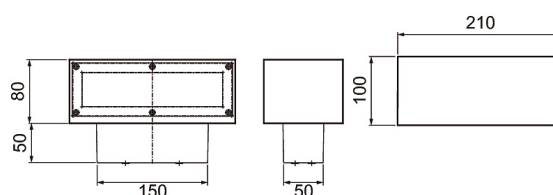

Line

Line is a wall luminaire designed for both indoor and outdoor use. The clean-lined design is particularly suitable for façades. High-quality surface treatment: The luminaire housing is coated with polyester paint that is resistant to corrosion and UV radiation, and the screws are made of stainless steel.

- Aluminium housing and frosted glass diffuser.
- Anthracite, silver, black and white.
- Protection class I.
- Surface mounting.
- Not linkable 3 × 2.5 mm².
- Installation height 0.5–4 m.
- Integrated LED 3000 K 12W 600 lm, 4000 K 12W 640 lm. CRI > 80 / Ra > 80.
- IP65.
- IK07.
- On/off.
- Ambient temperature range -25 ... 35 °C.
- Rated lifetime L70 50,000 h (Ta25°C).
- Power source service life 50,000 h.
- AN = anthracite, SI = silver, BK = black, WH = white.