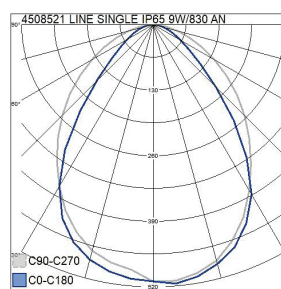

- Aluminium housing and frosted glass diffuser.
- Anthracite, silver, black and white.
- Protection class I.
- Surface mounting.
- Not linkable 3 × 2.5 mm².
- Installation height 0.5–4 m.
- Integrated LED 3000 K 12W 600 lm, 4000 K 12W 640 lm. CRI > 80 / Ra > 80.
- IP65.
- IK07.
- On/off.
- Ambient temperature range -25 ... 35 °C.
- Rated lifetime L70 50,000 h (Ta25°C).
- Power source service life 50,000 h.
- AN = anthracite, SI = silver, BK = black, WH = white.