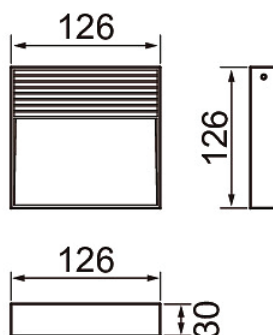

## Lid Mini

A wall-mounted, low-profile luminaire for indoor and outdoor use. Glass diffuser's impact resistance: IK10. Thanks to its elegant design, the Lid luminaire offers an excellent lighting solution for modern spaces and loft apartments. The luminaire comes with an integrated LED, available in two colour temperatures. The luminaire housing is coated with polyester paint that is resistant to corrosion and UV radiation. The screws are made of stainless steel.

- Aluminium housing and opal glass diffuser.
- Anthracite, silver, black and white.
- Protection class I.
- Surface mounting.
- Not linkable, 3 x 1.5 mm<sup>2</sup>.
- Installation height 0–3 m.
- Integrated LED 5W, 135–145 lm.
- Colour temperatures 3,000 K and 4,000 K. CRI > 80 / Ra > 80.
- IP65.
- IK10.
- On/off.
- Ambient temperature range -25 ... 35 °C
- Rated lifetime L70 50,000 h (Ta25°C).
- Power source service life 50,000 h.
- AN = anthracite, SI = silver, BK = black, WH = white.
- Also available in Corten colour on a project-specific basis.

### Lid Mini 840

NO.	CODE	W	LM
4512345	B5LDAJ LID MINI 5W/840 AN	5	145
4512346	B5LDAH LID MINI 5W/840 SI	5	145
4512347	B5LDAG LID MINI 5W/840 BK	5	145
4512348	B5LDAF LID MINI 5W/840 WH	5	145