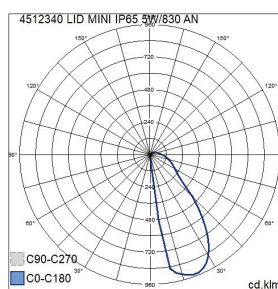

## Lid Mini

A wall-mounted, low-profile luminaire for indoor and outdoor use. Glass diffuser's impact resistance: IK10. Thanks to its elegant design, the Lid luminaire offers an excellent lighting solution for modern spaces and loft apartments. The luminaire comes with an integrated LED, available in two colour temperatures. The luminaire housing is coated with polyester paint that is resistant to corrosion and UV radiation. The screws are made of stainless steel.

- Aluminium housing and opal glass diffuser.
- Anthracite, silver, black and white.
- Protection class I.
- Surface mounting.
- Not linkable, 3 x 1.5 mm<sup>2</sup>.
- Installation height 0–3 m.
- Integrated LED 5W, 135–145 lm.
- Colour temperatures 3,000 K and 4,000 K. CRI > 80 / Ra > 80.
- IP65.
- IK10.
- On/off.
- Ambient temperature range -25 ... 35 °C
- Rated lifetime L70 50,000 h (Ta25°C).
- Power source service life 50,000 h.
- AN = anthracite, SI = silver, BK = black, WH = white.
- Also available in Corten colour on a project-specific basis.