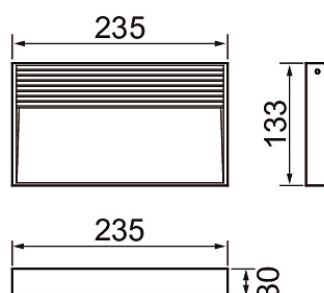

Lid Big

A wall-mounted, low-profile luminaire for indoor and outdoor use. Glass diffuser's impact resistance: IK10. Thanks to its elegant design, the Lid luminaire offers an excellent lighting solution for modern spaces and loft apartments. The luminaire comes with an integrated LED, available in two colour temperatures. The luminaire housing is coated with polyester paint that is resistant to corrosion and UV radiation. The screws are made of stainless steel.

- Aluminium housing and opal glass diffuser.
- Anthracite, silver, black and white.
- Protection class I.
- Surface mounting.
- Not linkable, 3 x 1.5 mm².
- Installation height 0–3 m.
- Integrated LED 13 W, 360–380 lm.
- Colour temperatures 3,000 K and 4,000 K. CRI > 80 / Ra > 80.
- IP65.
- IK10.
- On/off.
- Ambient temperature range -25 ... 35 °C
- Rated lifetime L70 50,000 h (Ta25°C).
- Power source service life 50,000 h.
- AN = anthracite, SI = silver, BK = black, WH = white.
- Also available in Corten colour on a project-specific basis.

By order

Lid Big 830

NO.	CODE	W	LM
4512350	B5LDBD LID BIG 13W/830 AN	13	360
4512351	B5LDBC LID BIG 13W/830 SI	13	360
4512352	B5LDBB LID BIG 13W/830 BK	13	360
4512353	B5LDBA LID BIG 13W/830 WH	13	360

Lid Big 840

NO.	CODE	W	LM
4512355	B5LDBJ LID BIG 13W/840 AN	13	380
4512356	B5LDBH LID BIG 13W/840 SI	13	380
4512357	B5LDBG LID BIG 13W/840 BK	13	380
4512358	B5LDBF LID BIG 13W/840 WH	13	380