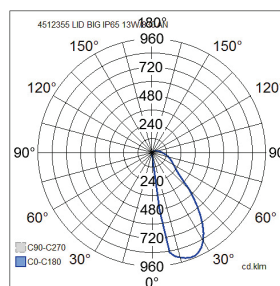

Lid Big

A wall-mounted, low-profile luminaire for indoor and outdoor use. Glass diffuser's impact resistance: IK10. Thanks to its elegant design, the Lid luminaire offers an excellent lighting solution for modern spaces and loft apartments. The luminaire comes with an integrated LED, available in two colour temperatures. The luminaire housing is coated with polyester paint that is resistant to corrosion and UV radiation. The screws are made of stainless steel.

- Aluminium housing and opal glass diffuser.
- Anthracite, silver, black and white.
- Protection class I.
- Surface mounting.
- Not linkable, 3 x 1.5 mm².
- Installation height 0–3 m.
- Integrated LED 13 W, 360–380 lm.
- Colour temperatures 3,000 K and 4,000 K. CRI > 80 / Ra > 80.
- IP65.
- IK10.
- On/off.
- Ambient temperature range -25 ... 35 °C
- Rated lifetime L70 50,000 h (Ta25°C).
- Power source service life 50,000 h.
- AN = anthracite, SI = silver, BK = black, WH = white.
- Also available in Corten colour on a project-specific basis.

By order

Lid Big 830

NO.	CODE	W	LM
4512350	B5LDBD LID BIG 13W/830 AN	13	360
4512351	B5LDBC LID BIG 13W/830 SI	13	360
4512352	B5LDBB LID BIG 13W/830 BK	13	360
4512353	B5LDBA LID BIG 13W/830 WH	13	360

Lid Big 840