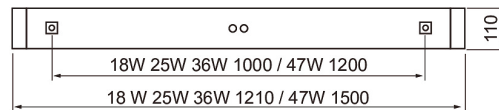

- Steel housing and opal acrylic diffuser (ACO).
- White RAL 9016.
- Protection class I.
- Mounting on a ceiling.
- Linkable 5 x 2,5 mm<sup>2</sup>.
- Installation height 2–6 m
- Colour temperatures: 3000 K and 4000K.  
CRI > 80 / Ra > 80.
- IP54.
- Fixed LED: 1210 mm: 18 W / 2600 lm; 25 W / 3800 lm;  
36 W / 5400 lm. 1500 mm: 47 W / 6900 lm.
- MacAdam 3 SDCM.
- On/off, Dali and RA/MS model (25 W / 36 W).
- RA/MS- and PIR/MS-models maximum of three slave luminaires.
- Ambient temperature range 0 ... 25 °C.
- Rated lifetime L70 100 000 h (Ta25°C).
- Rated lifetime L80 80 000 h (Ta25°C).
- RA/MS = radar models with master/slave connection,  
DA = Dali, PIR/MS = infrared models with master/slave connection.
- Also available as Casambi and 1–10V models on a project-specific basis. CRI > 90 available by special order. The colour temperature options available are: 2700 K, 5700 K and 6500 K as well as Tunable White. The lengths 630 mm: 20 W / 2500 lm and 34 W / 4200 lm. 1500 mm: 58 W / 8200 lm also available. A protection grid and suspension set available by special order.