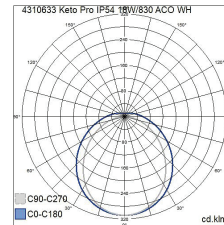

- Steel housing and opal acrylic diffuser (ACO).
- White RAL 9016.
- Protection class I.
- Mounting on a ceiling.
- Linkable 5 x 2,5 mm<sup>2</sup>.
- Installation height 2–6 m
- Colour temperatures: 3000 K and 4000K.  
CRI > 80 / Ra > 80.
- IP54.
- Fixed LED: 1210 mm: 18 W / 2600 lm; 25 W / 3800 lm;  
36 W / 5400 lm. 1500 mm: 47 W / 6900 lm.
- MacAdam 3 SDCM.
- On/off, Dali and RA/MS model (25 W / 36 W).
- RA/MS- and PIR/MS-models maximum of three slave luminaires.
- Ambient temperature range 0 ... 25 °C.
- Rated lifetime L70 100 000 h (Ta25°C).
- Rated lifetime L80 80 000 h (Ta25°C).
- RA/MS = radar models with master/slave connection,  
DA = Dali, PIR/MS = infrared models with master/slave connection.
- Also available as Casambi and 1–10V models on a project-specific basis. CRI > 90 available by special order. The colour temperature options available are: 2700 K, 5700 K and 6500 K as well as Tunable White. The lengths 630 mm: 20 W / 2500 lm and 34 W / 4200 lm. 1500 mm: 58 W / 8200 lm also available. A protection grid and suspension set available by special order.

Shelters bracket 2 pcs  
A20PKD

Protection grid 4310173 1200 mm  
and 4310174 1500 mm.