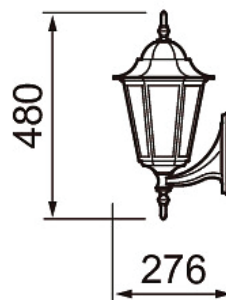

IP44

-o
3 x 2,5ta
-20 °Cta
35 °C

Kartano Up

Kartano Up wall luminaires are ideal for a traditional house. With their classic design, these lantern luminaires create a timeless atmosphere. The luminaires come with a ceramic lamp holder and bevelled glass panes. In the Up model, light is directed upwards. Our popular Kartano range forms a harmonious entity. Select the wall-mounted models that best suit your house and complement them with bollard- and pole-mounted Kartano luminaires.

- Aluminium body, bevelled glass, porcelain lamp base.
- White and black.
- Wall mount.
- Screw connectors 3 x 2.5 mm², one cable entry, cannot be chained together.
- Led lamp max. 11W A60 E27, not included.
- Enclosure class IP44.
- Ambient temperature range -20 ... 35 °C, depending on the bulb.
- Lamp recommendations: Airam Frost led -range.