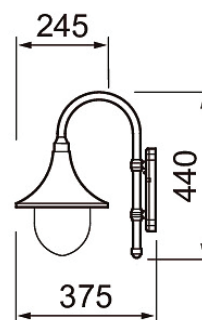

IP44

-0
3 x 2,5ta
-20 °Cta
35 °C

Kartano Trumpet

The Kartano Trumpet is a streamlined version of the traditional lantern. As the shape of the lamp is clearly visible through the diffuser, you can adjust the ambience and brightness of your space with the lamp you choose. Our popular Kartano range offers a harmonious garden lighting solution. The Trumpet luminaire's classic design and materials will stand the test of time. Complete your lighting solution with Trumpet pole luminaires.

- Body made of aluminium, dome made of polycarbonate.
- White and black.
- Wall mount.
- Screw connectors 3 x 2.5 mm², one cable entry, cannot be chained together.
- Led lamp max. 11W A60 E27, not included.
- Enclosure class IP44.
- Ambient temperature range -20 ... 35 °C, depending on the bulb.
- Lamp recommendations: Airam Frost led -range.