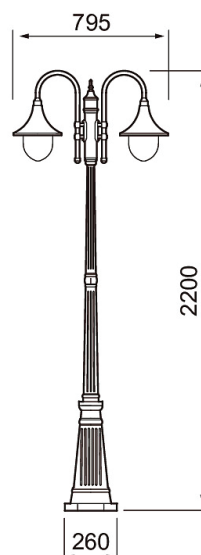

IP44

-o  
3 x 2,5ta  
-20 °Cta  
35 °C

## Kartano Trumpet Pole

The Kartano Trumpet Pole is a modern take on an old lantern. As the shape of the lamp is clearly visible through the diffuser, you can adjust the ambience and brightness of your space with the lamp you choose. Build a harmonious lighting solution with Trumpet wall luminaires.

- Body made of aluminium, dome made of polycarbonate.
- White and black.
- Type of wiring, ending 3 x 2.5 mm<sup>2</sup>, screw connector.
- Mounting with ground support concrete base (with accessory 4146704).
- Led lamp max. 11W A60 E27, not included.
- IP44.
- Ambient temperature range -20 ... 35 °C, depending on the bulb.
- Lamp recommendations: Airam Frost led -range.

### Kartano Trumpet Pole

NO.	CODE
• 4116405	A1KAAP IP44 2XE27 PCC WH
• 4116406	A1KABU IP44 2XE27 PCC BK