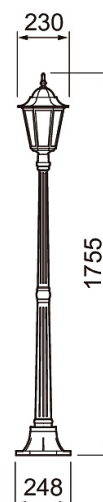

IP44

-o
3 x 2,5ta
-20 °Cta
35 °C

Kartano Pole

With the Kartano Pole luminaires, you can add a touch of old-world charm to your garden. The classic design and carefully chosen materials, the ceramic lamp holder and bevelled glass panes will stand the test of time. Select the bollard- and pole-mounted models that best suit your garden and house and complement them with wall-mounted Kartano luminaires.

- Aluminium body, bevelled glass, porcelain lamp base.
- White and black.
- Ending, 3 x 2.5 mm².
- Mounting with ground support concrete base (with accessory 4146704).
- Led lamp max. 11 W A60 E27, not included.
- IP44.
- Ambient temperature range -20 ... 35 °C, depending on the bulb.
- Lamp recommendations: Airam Frost led -range.

• In stock

Kartano Pole

NO.	CODE
• 4107199	A1KAAJ IP44 E27 GLC WH Pole
• 4116400	A1KABI IP44 E27 GLC BK Pole