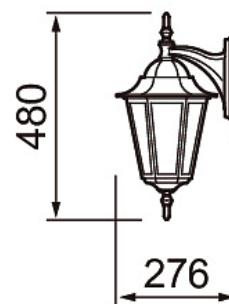

IP44

-o
3 x 2,5ta
-20 °Cta
35 °C

Kartano Down

Kartano Down wall luminaires are ideal for a traditional house. With their classic design, these lantern luminaires create a timeless atmosphere. The luminaires come with a ceramic lamp holder and bevelled glass panes. In the Down model, light is directed downwards. Our popular Kartano range forms a harmonious entity. Select the wall-mounted luminaires that best suit your house and complement them with bollard- and pole-mounted models from the same range.

- Aluminium body, bevelled glass, porcelain lamp base.
- White and black.
- Wall mount.
- Screw connectors 3 x 2.5 mm², one cable entry, cannot be chained together.
- Led lamp max. 11W A60 E27, not included.
- Enclosure class IP44.
- Ambient temperature range -20 ... 35 °C, depending on the bulb.
- Lamp recommendations: Airam Frost led -range.