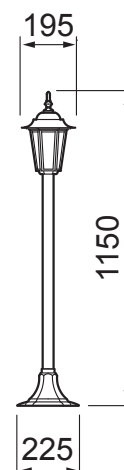

IP44

-o
3 x 2,5ta
-20 °Cta
35 °C

Kartano Bollard

The design of the Kartano Bollard range is reminiscent of old street lanterns. Its classic appearance and materials will stand the test of time. With its ceramic lamp holder and bevelled glass panes, the luminaire is made of high-quality materials that complement its timeless design. With our popular Kartano luminaires, you can build a harmonious lighting solution. Select the bollard- and pole-mounted models that best suit your garden and complement them with wall-mounted Kartano luminaires.

- Aluminium body, bevelled glass, porcelain lamp base.
- White and black.
- Ending, 3 x 2.5 mm², screw connector.
- Mounting with ground support concrete base (with accessory 4146704).
- Led lamp max. 11 W A60 E27, not included.
- IP44.
- Ambient temperature range -20 ... 35 °C, depending on the bulb.
- Lamp recommendations: Airam Frost led -range.