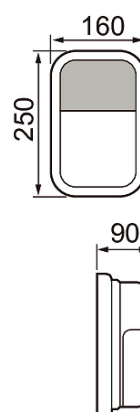

Kappa V

Kappa V is a wall luminaire suitable for indoor and outdoor use. With its rounded corners, this elegant luminaire blends in with the décor in both new and renovated buildings. Kappa V -model has an anti-glare shield. It comes with an integrated LED and two colour temperatures. A light source with an E27 base can be ordered separately. High-quality surface treatment.

- Aluminium housing and frosted glass diffuser.
- Anthracite, silver, black and white.
- Protection class I.
- Surface mounting.
- Not linkable, 3 x 2.5 mm².
- Installation height 0.5–4 m.
- Integrated LED 9W / 830 500 lm, 840 520 lm.
- Led lamp max. 11 W A60 E27, not included.
- Lamp recommendations: Airam Frost led -range.
- Colour temperatures of the integrated LEDs 3,000 K and 4,000. CRI >80 / Ra > 80.
- IP55.
- IK03.
- On/off.
- Ambient temperature range -25 ... 25 °C
- Rated lifetime L70 50,000 h (Ta25°C).
- Power source service life 50,000 h.
- AN = anthracite, SI = silver, BK = black, WH = white.