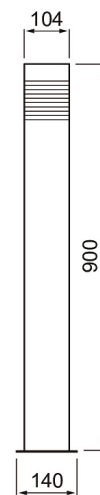

Kallio

Kallio bollards are ideal for lighting pathways and plantings in the yard. The splash proof body of the upright Kallio light is made of stainless steel. You can choose between two colour and coating options for the body: grey stone coating or powder-painted anthracite grey with a matte surface. The tempered glass dome disperses the light beautifully. Install together with a concrete base and a support tube (4107058), or choose a ground support tube (4107104) that can be sunk directly into the ground.

- Steel body, clear glass.
- Anthracite, RAL 7016 and stone coating.
- Type of wiring, ending 3 x 2.5 mm² connectors.
- Recommendation P45 bulb, E27 or Airam Tubular 7,5 W E27. Not included.
- IP44.
- Temperature of environment of use -20 ... 25 °C, depending on the bulb.

• In stock

Kallio

NO.	CODE
• 4107274	A1KLAB IP44 E27 GLC GR H900
• 4116122	A1KLBB IP44 E27 GLC ANT H900