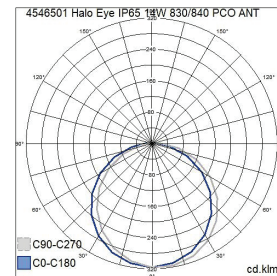

- Die-cast aluminium housing and polycarbonate opal diffuser with UV protection.
- Grey, RAL 7024 and white, RAL 9016.
- Protection class I.
- Mounting on a wall or ceiling.
- Linkable, 3 x 2.5 mm<sup>2</sup>, Dali-models 5 x 2,5 mm<sup>2</sup>.
- Installation height 2–4 m.
- Colour temperature: 3,000/4,000 K, adjustable on the luminaire. CRI > 80 / Ra > 80.
- MacAdam 3 SDCM.
- IP65.
- IK10.
- Integrated LED: 7 W 350 lm / 8 W 450 lm / 12 W 650 lm / 14 W 750 lm. The efficacy and lumen output can be adjusted on the luminaire.
- On/off and Dali-2, with pushbutton control (230V).
- Use with Dali-2-certified control devices is recommended.
- Maximum number of led drivers to be connected to one switch is 20 pcs.
- The length of the cable between the switch and the luminaire is max. 20 meters.
- Ambient temperature range -30 ... 25 °C.
- Rated lifetime: L70 75,000 h (Ta25°C).
- Also available as Casambi model on a project-specific basis.