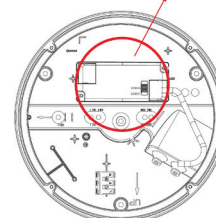

- Die-cast aluminium housing and polycarbonate opal diffuser with UV protection.
- Grey, RAL 7024 and white, RAL 9016.
- Protection class I.
- Mounting on a wall or ceiling.
- Linkable, 3 x 2.5 mm<sup>2</sup>, Dali-models 5 x 2,5 mm<sup>2</sup>.
- Installation height 2–4 m.
- Colour temperature: 3,000/4,000 K, adjustable on the luminaire. CRI > 80 / Ra > 80.
- MacAdam 3 SDCM.
- IP65.
- IK10.
- Integrated LED: 7 W 350 lm / 8 W 450 lm / 12 W 650 lm / 14 W 750 lm. The efficacy and lumen output can be adjusted on the luminaire.
- On/off and Dali-2, with pushbutton control (230V).
- Use with Dali-2-certified control devices is recommended.
- Maximum number of led drivers to be connected to one switch is 20 pcs.
- The length of the cable between the switch and the luminaire is max. 20 meters.
- Ambient temperature range -30 ... 25 °C.
- Rated lifetime: L70 75,000 h (Ta25°C).
- Also available as Casambi model on a project-specific basis.