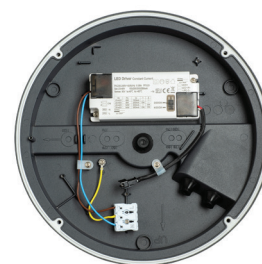

# Halo Eye

The Halo Eye is an elegant and versatile façade luminaire with an adjustable colour temperature. Made of high-quality, UV-protected materials, the luminaire is designed for applications where high impact resistance is required. Die-cast aluminium housing and polycarbonate diffuser. The luminaire's applications include the outdoor spaces and façades of residential properties. In addition to the colour temperature, the lumen output can be selected; four options are available. Both settings are selected in conjunction with installation. The luminaire is easy to install and offers a polished appearance, thanks to its inconspicuous screw fixtures. As an eye-catching design feature, the luminaire has a ring that provides illumination to the sides and creates an interesting lighting effect on the wall surface, giving your outdoor lighting solution a new and modern look. The Halo Eye's diffuser is equipped with a lid that directs its light downwards.

- Die-cast aluminium housing and polycarbonate opal diffuser with UV protection.
- Grey, RAL 7024 and white, RAL 9016.
- Protection class I.
- Mounting on a wall or ceiling.
- Linkable, 3 x 2.5 mm<sup>2</sup>, Dali-models 5 x 2,5 mm<sup>2</sup>.
- Installation height 2–4 m.
- Colour temperature: 3,000/4,000 K, adjustable on the luminaire. CRI > 80 / Ra > 80.
- MacAdam 3 SDCM.
- IP65.
- IK10.
- Integrated LED: 7 W 350 lm / 8 W 450 lm / 12 W 650 lm / 14 W 750 lm. The efficacy and lumen output can be adjusted on the luminaire.
- On/off and Dali-2, with pushbutton control (230V).
- Use with Dali-2-certified control devices is recommended.
- Maximum number of led drivers to be connected to one switch is 20 pcs.
- The length of the cable between the switch and the luminaire is max. 20 meters.
- Ambient temperature range -30 ... 25 °C.
- Rated lifetime: L70 75,000 h (Ta25°C).
- Also available as Casambi model on a project-specific basis.