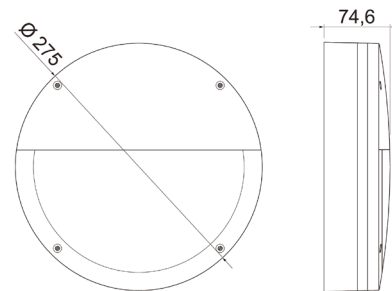

- Die-cast aluminium housing and polycarbonate opal diffuser with UV protection.
- Grey, RAL 7024 and white, RAL 9016.
- Protection class I.
- Mounting on a wall or ceiling.
- Linkable, 3 x 2.5 mm<sup>2</sup>, Dali-models 5 x 2,5 mm<sup>2</sup>.
- Installation height 2–4 m.
- Colour temperature: 3,000/4,000 K, adjustable on the luminaire. CRI > 80 / Ra > 80.
- MacAdam 3 SDCM.
- IP65.
- IK10.
- Integrated LED: 7 W 350 lm / 8 W 450 lm / 12 W 650 lm / 14 W 750 lm. The efficacy and lumen output can be adjusted on the luminaire.
- On/off and Dali-2, with pushbutton control (230V).
- Use with Dali-2-certified control devices is recommended.
- Maximum number of led drivers to be connected to one switch is 20 pcs.
- The length of the cable between the switch and the luminaire is max. 20 meters.
- Ambient temperature range -30 ... 25 °C.
- Rated lifetime: L70 75,000 h (Ta25°C).
- Also available as Casambi model on a project-specific basis.