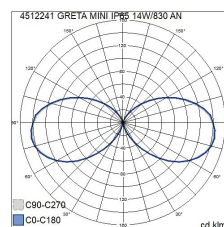

Greta Mini

An aluminium bollard luminaire for outdoor use. With its narrow housing, Greta Mini is ideal, for example, for the yards of residential buildings. The bollard luminaires, which are equipped with an efficient integrated LED, distribute light in four directions. Available in two colour temperatures. A model with an E27 fitting is also available. Read also about Airam's extensive selection of lamps. High-quality surface treatment, stainless steel screws.

- Aluminium housing and frosted polycarbonate diffuser (PCFR).
- Anthracite, silver, black and white.
- Protection class I.
- Not linkable, 3 x 2.5 mm².
- Installation: 1. Bolt fastening directly to a concrete slab.
2. Using ground support MTS-2N (4146704) together with ground support P (4107104) or 3. Ground support MTS-2N (4146704) with a 60 mm concrete base on soft ground.
- Integrated LED 14 W / 500 lm.
- Colour temperatures 3,000 K and 4,000 K.
CRI > 80 / Ra > 80.
- E27 models LED lamp max 11 W, not included.
- Lamp recommendations: Airam Frost led -range.
- IP65.
- IK08.
- On/off.
- Ambient temperature range -25 ... 35 °C
- Rated lifetime L70 100,000 h (Ta25°C).
- Power source service life 50,000 h.
- AN = anthracite, SI = silver, BK = black, WH = white, FR = frosted diffuser.

By order

Greta Mini 830

NO.	CODE	W	LM
4512241	B5GMBF IP65 14W/830 PCFR AN H1100	14	500
4512242	B5GMBC IP65 14W/830 PCFR SI H1100	14	500
4512243	B5GMBB IP65 14W/830 PCFR BK H1100	14	500
4512244	B5GMBA IP65 14W/830 PCFR WH H1100	14	500