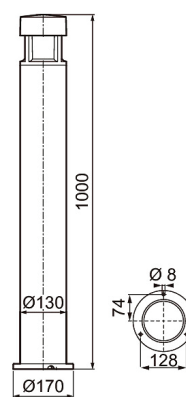

Greta Mini

An aluminium bollard luminaire for outdoor use. With its narrow housing, Greta Mini is ideal, for example, for the yards of residential buildings. The bollard luminaires, which are equipped with an efficient integrated LED, distribute light in four directions. Available in two colour temperatures. A model with an E27 fitting is also available. Read also about Airam's extensive selection of lamps. High-quality surface treatment, stainless steel screws.

- Aluminium housing and frosted polycarbonate diffuser (PCFR).
- Anthracite, silver, black and white.
- Protection class I.
- Not linkable, 3 x 2.5 mm².
- Installation: 1. Bolt fastening directly to a concrete slab.
2. Using ground support MTS-2N (4146704) together with ground support P (4107104) or 3. Ground support MTS-2N (4146704) with a 60 mm concrete base on soft ground.
- Integrated LED 14 W / 500 lm.
- Colour temperatures 3,000 K and 4,000 K.
CRI > 80 / Ra > 80.
- E27 models LED lamp max 11 W, not included.
- Lamp recommendations: Airam Frost led -range.
- IP65.
- IK08.
- On/off.
- Ambient temperature range -25 ... 35 °C
- Rated lifetime L70 100,000 h (Ta25°C).
- Power source service life 50,000 h.
- AN = anthracite, SI = silver, BK = black, WH = white, FR = frosted diffuser.