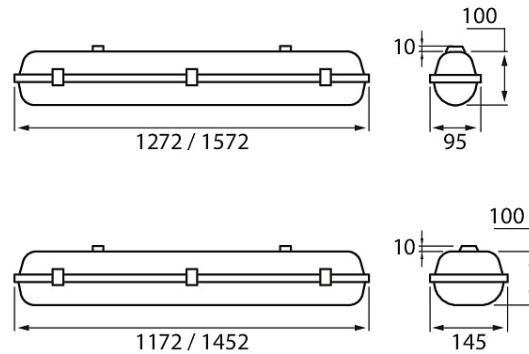

- Polycarbonate housing and opal diffuser, stainless steel latches.
- Grey.
- Protection class I.
- Surface mounting.
- Throughwired 5 x 2.5 mm².
- Installation height 2–10 m.
- Integrated LED 20–71 W / 2800–11 300 lm.
- Colour temperature 4,000 K. CRI > 80 / Ra > 80.
- MacAdam 3 SDCM.
- IP66.
- IK10.
- The standard range includes on/off and Dali-2 models.
- Ambient temperature range -25 ... 40 °C
- Rated lifetime L70 100,000 h (Ta40°C).
- Rated lifetime L80 100,000 h (Ta40°C).
- Rated lifetime L90 50 000 h (Ta40°C).
- Power source service life 100,000 h.
- PC = polycarbonate, DA2 = Dali-2.

Futura PC narrow and wide body.

Heat sink.

By order, • In stock

Futura PC L1275 mm W95 mm

NO.	CODE	W	LM
• 4338565	T3FUPA IP66 IK10 20W/840 PCO	20	2800
• 4338566	T3FUPB IP66 IK10 27W/840 PCO	27	3900

Futura PC L1172 mm W145 mm