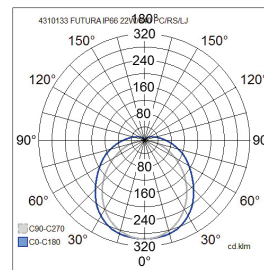

- Polycarbonate housing and opal diffuser, stainless steel latches.
- Grey.
- Protection class I.
- Surface mounting.
- Throughwired 5 x 2.5 mm².
- Installation height 2–10 m.
- Integrated LED 20–71 W / 2800–11 300 lm.
- Colour temperature 4,000 K. CRI > 80 / Ra > 80.
- MacAdam 3 SDCM.
- IP66.
- IK10.
- The standard range includes on/off and Dali-2 models.
- Ambient temperature range -25 ... 40 °C
- Rated lifetime L70 100,000 h (Ta40°C).
- Rated lifetime L80 100,000 h (Ta40°C).
- Rated lifetime L90 50 000 h (Ta40°C).
- Power source service life 100,000 h.
- PC = polycarbonate, DA2 = Dali-2.

Futura PC narrow and wide body.

Heat sink.

By order, • In stock

Futura PC L1275 mm W95 mm

NO.	CODE	W	LM
• 4338565	T3FUPA IP66 IK10 20W/840 PCO	20	2800
• 4338566	T3FUPB IP66 IK10 27W/840 PCO	27	3900

Futura PC L1172 mm W145 mm