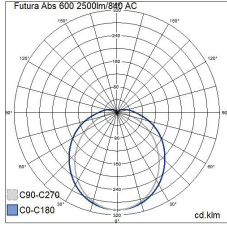

- ABS plastic housing, opal acrylic diffuser (AC) and stainless steel latches.
- Grey.
- Protection class I.
- Surface mounting.
- Throughwired, 5 x 2.5 mm². 612 mm models suitable for throughwiring 5 x 2.5 mm².
- Installation height 2–10 m.
- Integrated LED 17–65 W / 2480–9910 lm.
- Colour temperature 4000 K. CRI > 80 / Ra > 80.
- MacAdam 3 SDCM.
- IP66.
- The standard range includes on/off and Dali-2 models.
- Ambient temperature range -25 ... 45 °C.
- Rated lifetime L70 100 000 h (Ta45°C).
- Rated lifetime L80 100 000 h (Ta45°C).
- Rated lifetime L90 50 000 h (Ta45°C).
- Power source service life 100 000 h.
- Casambi, 1-10V, Switch DIM and Radar available on a project-specific basis. CRI > 90 available for order.