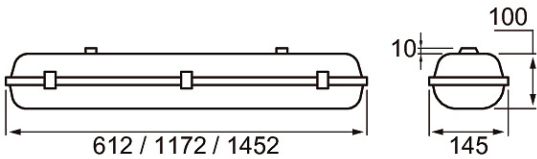

- ABS plastic housing, opal acrylic diffuser (AC) and stainless steel latches.
- Grey.
- Protection class I.
- Surface mounting.
- Throughwired, 5 x 2.5 mm². 612 mm models suitable for throughwiring 5 x 2.5 mm².
- Installation height 2–10 m.
- Integrated LED 17–65 W / 2480–9910 lm.
- Colour temperature 4000 K. CRI > 80 / Ra > 80.
- MacAdam 3 SDCM.
- IP66.
- The standard range includes on/off and Dali-2 models.
- Ambient temperature range -25 ... 45 °C.
- Rated lifetime L70 100 000 h (Ta45°C).
- Rated lifetime L80 100 000 h (Ta45°C).
- Rated lifetime L90 50 000 h (Ta45°C).
- Power source service life 100 000 h.
- Casambi, 1-10V, Switch DIM and Radar available on a project-specific basis. CRI > 90 available for order.