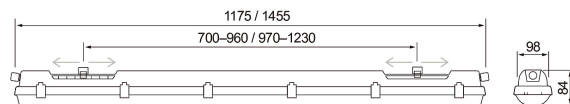

- ABS plastic housing, opal acrylic diffuser and stainless steel latches.
- Grey RAL7001.
- Protection class I.
- Surface and suspension mounting.
- Throughwired, 5 x 2.5 mm<sup>2</sup>.
- Installation height 3,5–8 m.
- Integrated LED

1175 mm 16–39 W / 2360–5720 lm.

1455 mm 20–47 W / 2900–7060 lm.

- Colour temperature 4000 K. CRI > 80 / Ra > 80.
- MacAdam 3 SDCM.
- Low UGR, 19–22 depending on the model.
- IP66.
- IK06.
- On/off and Dali-2.
- Ambient temperature range -25 ... 50 °C.
- Rated lifetime L70 100 000 h (Ta40°C).
- Rated lifetime L80 100 000 h (Ta40°C).
- Rated lifetime L90 50 000 h (Ta40°C).
- Power source lifetime 100 000 h.
- Adjustable wall bracket WH 4309996 as an accessory.
- Versatile possibilities for project-specific customization:
- CRI > 80: 3000 K, 5000 K, 6500 K, CRI > 90: 3000 K, 4000 K, 5000 K, 6500 K. Available as Casambi version. Also available in safety light versions with one- and three-hour batteries.