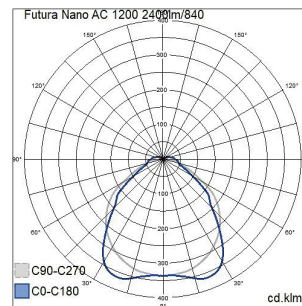

1175 mm 16–39 W / 2360–5720 lm.

1455 mm 20–47 W / 2900–7060 lm.

- Colour temperature 4000 K. CRI > 80 / Ra > 80.
- MacAdam 3 SDCM.
- Low UGR, 19–22 depending on the model.
- IP66.
- IK06.
- On/off and Dali-2.
- Ambient temperature range -25 ... 50 °C.
- Rated lifetime L70 100 000 h (Ta40°C).
- Rated lifetime L80 100 000 h (Ta40°C).
- Rated lifetime L90 50 000 h (Ta40°C).
- Power source lifetime 100 000 h.
- Adjustable wall bracket WH 4309996 as an accessory.
- Versatile possibilities for project-specific customization:
- CRI > 80: 3000 K, 5000 K, 6500 K, CRI > 90: 3000 K, 4000 K, 5000 K, 6500 K. Available as Casambi version. Also available in safety light versions with one- and three-hour batteries.