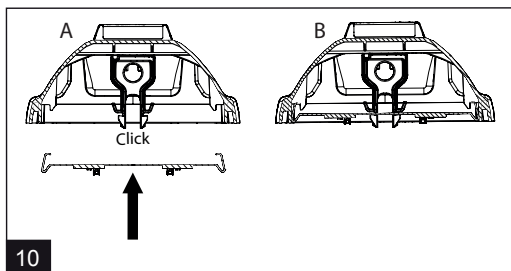

Futura Max

IP66 $-O-$ IK10 $-40 \dots 60 \text{ } ^\circ\text{C}$ PF $\geq$ 0.9

Teollisuusvalaisin suljettu | Kapslad industriarmatur | Sealed industrial luminaire

6C

7

8

9

10

11

12