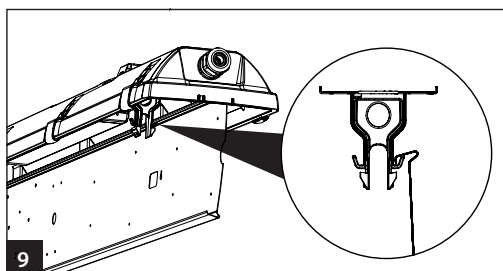

Futura Max

IP66 $-O-$ IK10 $-40 \dots 60 \text{ } ^\circ\text{C}$ PF $\geq$ 0.9

Teollisuusvalaisin suljettu | Kapslad industriarmatur | Sealed industrial luminaire

6C

7

8

9

10

11

12