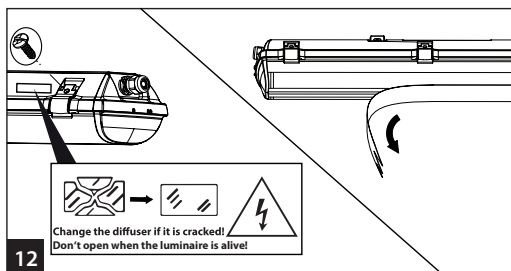

Futura Max

IP66 $-O-$ IK10 $-40 \dots 60 \text{ } ^\circ\text{C}$ PF $\geq$ 0.9

Teollisuusvalaisin suljettu | Kapslad industriarmatur | Sealed industrial luminaire

6C

7

8

9

10

11

12