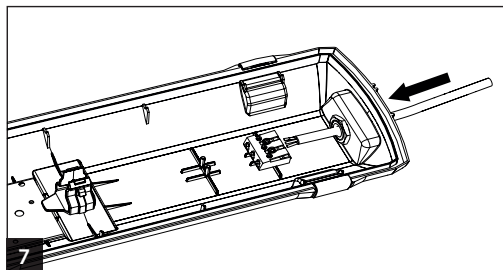

Futura Max

IP66 $-O-$ IK10 $-40 \dots 60 \text{ } ^\circ\text{C}$ PF $\geq$ 0.9

Teollisuusvalaisin suljettu | Kapslad industriarmatur | Sealed industrial luminaire

6C

7

8

9

10

11

12