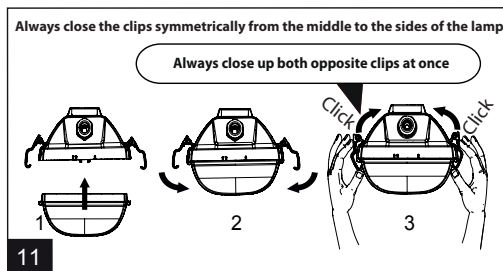

Futura Max

IP66 $-O-$ IK10 $-40 \dots 60 \text{ } ^\circ\text{C}$ PF $\geq$ 0.9

Teollisuusvalaisin suljettu | Kapslad industriarmatur | Sealed industrial luminaire

6C

7

8

9

10

11

12