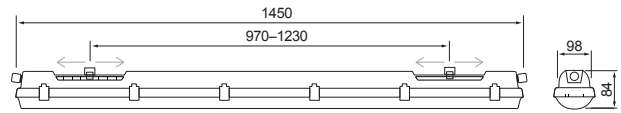

Futura Max

An energy-efficient industrial luminaire for unheated warehouses, freezer rooms and premises with high temperatures. Resistant to fluctuations in the ambient temperature. Excellent impact strength. Wall brackets and lighting track brackets are available as accessories. Please also read about the other luminaires in the Futura range: Futura PC, Futura Abs ja Futura NB.

- Polycarbonate housing and opal diffuser (PC), stainless steel latches.
- Grey.
- Protection class I.
- Surface mounting.
- Throughwired 5 x 2.5 mm².
- Installation height 2–10 m.
- Integrated LED:
  - 1450 x 98 mm: 33 W / 4800 lm.
  - 1172 x 145 mm: 51 W / 8200 lm.
  - 1452 x 145 mm: 71 W / 11 300 lm.
- Colour temperature 4000 K. CRI > 80 / Ra > 80.
- MacAdam 3 SDCM.
- IP66.
- IK10.
- On/off.
- Ambient temperature range -40 ... 60 °C.
- Rated lifetime L80 50 000 h (Ta60°C).
- Power source service life 50 000 h.

4338544

By order

Futura Max

NO.	CODE		W	LM
4338544	T3FMBA	1500 IP66 IK10 4800lm/840 PCO Max	33	4800
4338545	T3FMBB	1200 IP66 IK10 8200lm/840 PCO Max	51	8200
4338546	T3FMBC	1500 IP66 IK10 11300lm/840 PCO Max	71	11300