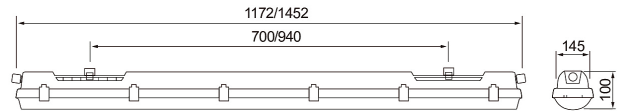

Futura Max

An energy-efficient industrial luminaire for unheated warehouses, freezer rooms and premises with high temperatures. Resistant to fluctuations in the ambient temperature. Excellent impact strength. Wall brackets and lighting track brackets are available as accessories. Please also read about the other luminaires in the Futura range: Futura PC, Futura Abs ja Futura NB.

- Polycarbonate housing and opal diffuser (PC), stainless steel latches.
- Grey.
- Protection class I.
- Surface mounting.
- Throughwired 5 x 2.5 mm².
- Installation height 2–10 m.
- Integrated LED:
  - 1450 x 98 mm: 33 W / 4800 lm.
  - 1172 x 145 mm: 51 W / 8200 lm.
  - 1452 x 145 mm: 71 W / 11 300 lm.
- Colour temperature 4000 K. CRI > 80 / Ra > 80.
- MacAdam 3 SDCM.
- IP66.
- IK10.
- On/off.
- Ambient temperature range -40 ... 60 °C.
- Rated lifetime L80 50 000 h (Ta60°C).
- Power source service life 50 000 h.

4338544

By order

Futura Max

NO.	CODE		W	LM
4338544	T3FMBA	1500 IP66 IK10 4800lm/840 PCO Max	33	4800
4338545	T3FMBB	1200 IP66 IK10 8200lm/840 PCO Max	51	8200
4338546	T3FMBC	1500 IP66 IK10 11300lm/840 PCO Max	71	11300