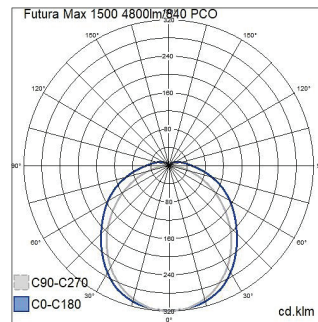

Futura Max

An energy-efficient industrial luminaire for unheated warehouses, freezer rooms and premises with high temperatures. Resistant to fluctuations in the ambient temperature. Excellent impact strength. Wall brackets and lighting track brackets are available as accessories. Please also read about the other luminaires in the Futura range: Futura PC, Futura Abs ja Futura NB.

- Polycarbonate housing and opal diffuser (PC), stainless steel latches.
- Grey.
- Protection class I.
- Surface mounting.
- Throughwired 5 x 2.5 mm².
- Installation height 2–10 m.
- Integrated LED:
  - 1450 x 98 mm: 33 W / 4800 lm.
  - 1172 x 145 mm: 51 W / 8200 lm.
  - 1452 x 145 mm: 71 W / 11 300 lm.
- Colour temperature 4000 K. CRI > 80 / Ra > 80.
- MacAdam 3 SDCM.
- IP66.
- IK10.
- On/off.
- Ambient temperature range -40 ... 60 °C.
- Rated lifetime L80 50 000 h (Ta60°C).
- Power source service life 50 000 h.

4338544

By order

Futura Max

NO.	CODE		W	LM
4338544	T3FMBA	1500 IP66 IK10 4800lm/840 PCO Max	33	4800
4338545	T3FMBB	1200 IP66 IK10 8200lm/840 PCO Max	51	8200
4338546	T3FMBC	1500 IP66 IK10 11300lm/840 PCO Max	71	11300