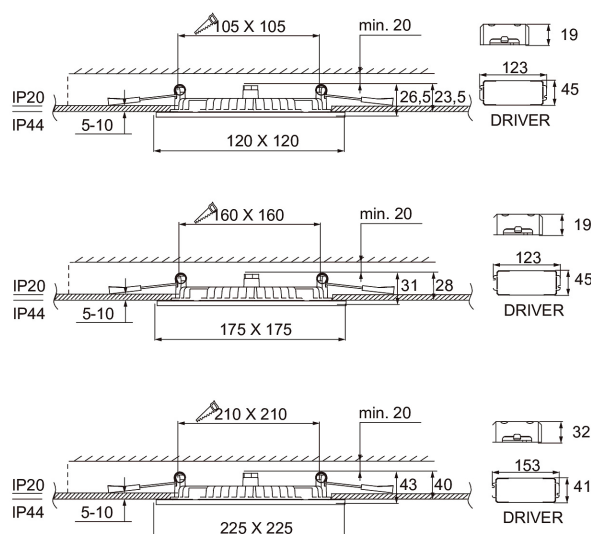

## Flat Sq

Luminaires in the Flat Sq downlight range are suitable for mounting on a low ceiling structure. They are designed for use in bathrooms, corridors and lobbies. The luminaire is dimmable. Equipped with spring terminal blocks, these luminaire can also be linked.

- Aluminium body and polycarbonate diffuser.
- White, RAL 9003.
- Protection class II.
- Recessed mounting on a ceiling.
- Linkable: Dimmable and Casambi models max 3 x 2,5 mm<sup>2</sup>. Dali-2 models maks. 5 x 2,5 mm<sup>2</sup>.
- Colour temperatures 3000 K and 4000 K. CRI > 80 / Ra > 80.
- MacAdam 4 SDCM.
- IP20/IP44.
- Fixed LED 9 W / 500 lm, 12 W / 900 lm, 15 W / 1300 lm.
- Dimming: trailing-edge control, Dali-2 with push-button control (230 V) and Casambi.
- Ambient temperature range 0 ... 25 °C.
- Rated lifetime L70 50 000 h (Ta25°C).
- Power source lifetime 50 000 h.