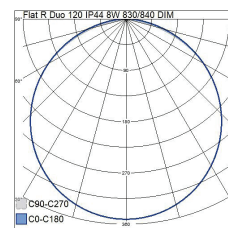

- Aluminium body and opal acrylic diffuser.
- White, RAL 9003.
- Protection class II.
- Recessed mounting on a ceiling.
- Linkable: Dimmable and Casambi models max 3 x 2,5 mm². Dali-2 models maks. 5 x 2,5 mm².
- Colour temperature: 3000/4000 K, adjustable on the luminaire. CRI > 80 / Ra > 80.
- MacAdam 6 SDCM.
- IP20/IP44.
- IK03.
- Fixed LED 8 W / 500 lm, 12 W / 1000 lm, 18 W / 1500 lm.
- Dimming: rising- and trailing-edge control, Dali-2 with push-button control (230 V) and Casambi.
- Ambient temperature range 0 ... 25 °C.
- Rated lifetime L70 80 000 h (Ta25°C).
- Rated lifetime L80 50 000 h (Ta25°C).
- Power source lifetime 50 000 h.

By order • In stock

Flat R Duo Dim

NO.	CODE		W	LM
• 4146518	A2FDUA	120 IP44 8W 830/840 DIM WH	8	500
• 4146519	A2FDUB	170 IP44 12W 830/840 DIM WH	12	1000
• 4146520	A2FDUC	225 IP44 18W 830/840 DIM WH	18	1500