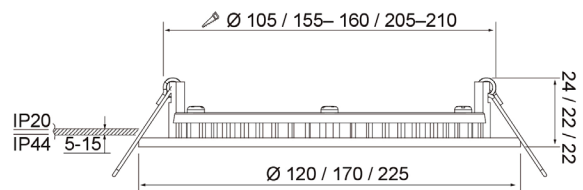

Flat R Duo

The Flat R Duo downlight with changeable colour temperature can be mounted in a low ceiling structure. Made of high-quality materials and with a good looking finish, this luminaire is versatile as a general luminaire for the home. While IP44 rated, this luminaire is also particularly suitable for bathrooms and other wet spaces. The luminaire has a matt body in structured aluminum and a diffuser in opal acrylic. All models are dimmable. The luminaire can also be linked.

- Aluminium body and opal acrylic diffuser.
- White, RAL 9003.
- Protection class II.
- Recessed mounting on a ceiling.
- Linkable: Dimmable and Casambi models max 3 x 2,5 mm². Dali-2 models maks. 5 x 2,5 mm².
- Colour temperature: 3000/4000 K, adjustable on the luminaire. CRI > 80 / Ra > 80.
- MacAdam 6 SDCM.
- IP20/IP44.
- IK03.
- Fixed LED 8 W / 500 lm, 12 W / 1000 lm, 18 W / 1500 lm.
- Dimming: rising- and trailing-edge control, Dali-2 with push-button control (230 V) and Casambi.
- Ambient temperature range 0 ... 25 °C.
- Rated lifetime L70 80 000 h (Ta25°C).
- Rated lifetime L80 50 000 h (Ta25°C).
- Power source lifetime 50 000 h.

By order • In stock

Flat R Duo Dim

NO.	CODE		W	LM
• 4146518	A2FDUA	120 IP44 8W 830/840 DIM WH	8	500
• 4146519	A2FDUB	170 IP44 12W 830/840 DIM WH	12	1000
• 4146520	A2FDUC	225 IP44 18W 830/840 DIM WH	18	1500