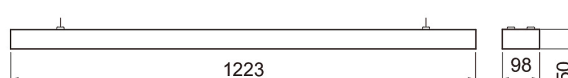

- Steel housing, a matt aluminium anti-glare shield.
- White RAL 9003.
- Protection class I.
- Linkable, 3 x 2.5 mm<sup>2</sup>, Dali-2 models 5 x 2.5 mm<sup>2</sup>.
- Installation height 2–4 m.
- Fixed LED: 33–51 W, 2800–4100 lm.
- Colour temperatures 3000 K and 4000 K CRI > 80 / Ra > 80.
- MacAdam 3 SDCM.
- IP20.
- The standard range includes on/off and Dali-2 models.
- Ambient temperature range 0 ... 25 °C.
- Rated lifetime L70 100 000 h (Ta25°C).
- Rated lifetime L80 65 000 h (Ta25°C).
- Power source service life 50 000 h.
- Wire-suspension fixture 4107113 and 4146595 are available as an accessories.
- WH = white, DA2 = Dali-2, AL = aluminium, MA = matt.
- Also available as Casambi, 1–10 V and Switch Dim solutions, and Tunable White model on a project-specific basis. CRI > 90 / Ra > 90 available by special order. Also available with various connecting wire solutions, a high-polish visor, and a 1500 mm frame. A 4800 lm luminous flux set is also available by special order.