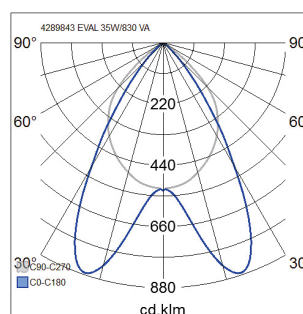

By order

Eval

NO.	CODE		W	LM
4289843	D2EVAA	IP20 33W/830 AL MA WH	33	2800
4289844	D2EVAB	IP20 33W/840 AL MA WH	33	2800
4289845	D2EVBA	IP20 51W/830 AL MA WH	51	4100
4289846	D2EVBB	IP20 51W/840 AL MA WH	51	4100

Eval Dali

NO.	CODE		W	LM
	D2EVAA-DALI	IP20 33W/830 DA2 AL MA WH	33	2800
	D2EVAB-DALI	IP20 33W/840 DA2 AL MA WH	33	2800
	D2EVBA-DALI	IP20 51W/830 DA2 AL MA WH	51	4100
	D2EVBB-DALI	IP20 51W/840 DA2 AL MA WH	51	4100