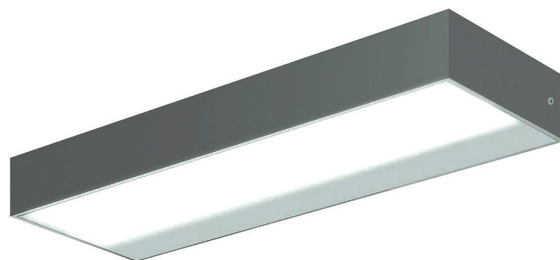

Dora

Dora is a wall luminaire designed for both indoor and outdoor use. This rectangular luminaire with a low structure and clean-lined design is suitable for a wide range of applications. The luminaire housing is coated with polyester paint that is resistant to corrosion and UV radiation, and the screws are made of stainless steel.

- Aluminium housing and frosted glass diffuser.
- Anthracite, silver, black and white.
- Protection class I.
- Surface mounting.
- Not linkable, 3 x 1.5 mm².
- Installation height 0.5–4 m.
- Integrated LED 13 W, 820–1,720 lm.
- Colour temperatures 3,000 K and 4,000. CRI > 80 / Ra > 80.
- IP65.
- IK07.
- On/off.
- Ambient temperature range -25 ... 25 °C
- Rated lifetime L70 50,000 h (Ta25°C).
- Power source service life 50,000 h.
- AN = anthracite, SI = silver, BK = black, WH = white.
- Also available in Corten colour on a project-specific basis.