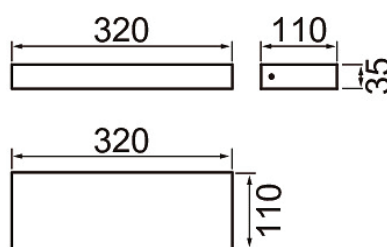

- Aluminium housing and frosted glass diffuser.
- Anthracite, silver, black and white.
- Protection class I.
- Surface mounting.
- Not linkable, 3 x 1.5 mm².
- Installation height 0.5–4 m.
- Integrated LED 13 W, 820–1,720 lm.
- Colour temperatures 3,000 K and 4,000. CRI > 80 / Ra > 80.
- IP65.
- IK07.
- On/off.
- Ambient temperature range -25 ... 25 °C
- Rated lifetime L70 50,000 h (Ta25°C).
- Power source service life 50,000 h.
- AN = anthracite, SI = silver, BK = black, WH = white.
- Also available in Corten colour on a project-specific basis.