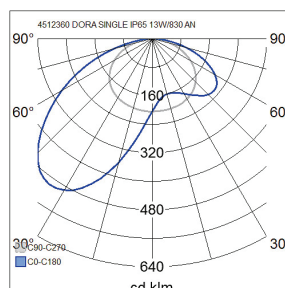

- Aluminium housing and frosted glass diffuser.
- Anthracite, silver, black and white.
- Protection class I.
- Surface mounting.
- Not linkable, 3 x 1.5 mm².
- Installation height 0.5–4 m.
- Integrated LED 13 W, 820–1,720 lm.
- Colour temperatures 3,000 K and 4,000. CRI > 80 / Ra > 80.
- IP65.
- IK07.
- On/off.
- Ambient temperature range -25 ... 25 °C
- Rated lifetime L70 50,000 h (Ta25°C).
- Power source service life 50,000 h.
- AN = anthracite, SI = silver, BK = black, WH = white.
- Also available in Corten colour on a project-specific basis.