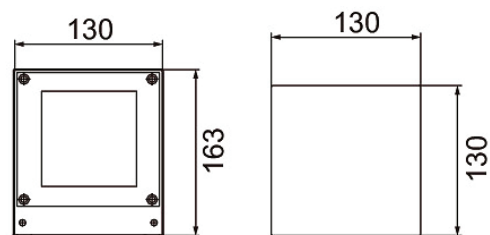

- Aluminium housing and transparent glass diffuser.
- Anthracite, silver, black and white.
- Protection class I.
- Surface mounting.
- Not linkable, 3 x 2.5 mm².
- Installation height 0.5–4 m.
- Integrated LED 8–16 W, 805–1,680 lm.
- Colour temperatures 3,000 K and 4,000. CRI >80 / Ra > 80.
- IP65.
- IK05.
- On/off.
- Ambient temperature range -25 ... 35 °C
- Rated lifetime L70 50,000 h (Ta25°C).
- Power source service life 50,000 h.
- AN = anthracite, SI = silver, BK = black, WH = white.