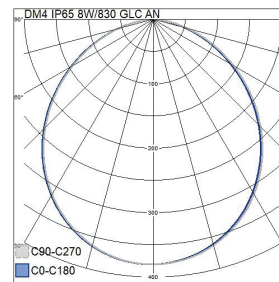

- Aluminium housing and transparent glass diffuser.
- Anthracite, silver, black and white.
- Protection class I.
- Surface mounting.
- Not linkable, 3 x 2.5 mm².
- Installation height 0.5–4 m.
- Integrated LED 8–16 W, 805–1,680 lm.
- Colour temperatures 3,000 K and 4,000. CRI >80 / Ra > 80.
- IP65.
- IK05.
- On/off.
- Ambient temperature range -25 ... 35 °C
- Rated lifetime L70 50,000 h (Ta25°C).
- Power source service life 50,000 h.
- AN = anthracite, SI = silver, BK = black, WH = white.