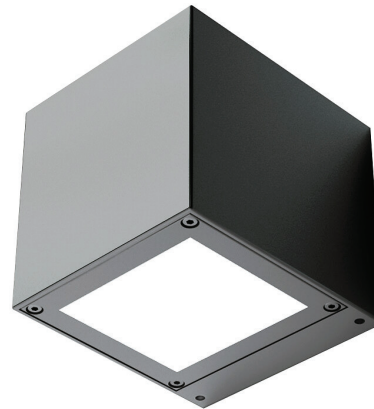

DM4

The modern and clean-lined DM4 is suitable for indoor and outdoor use in single-family homes, for example. It comes with an integrated LED. High-quality surface treatment, stainless steel screws. Read more about the matching DM4 Stelo bollard luminaires.

- Aluminium housing and transparent glass diffuser.
- Anthracite, silver, black and white.
- Protection class I.
- Surface mounting.
- Not linkable, 3 x 2.5 mm².
- Installation height 0.5–4 m.
- Integrated LED 8–16 W, 805–1,680 lm.
- Colour temperatures 3,000 K and 4,000. CRI >80 / Ra > 80.
- IP65.
- IK05.
- On/off.
- Ambient temperature range -25 ... 35 °C
- Rated lifetime L70 50,000 h (Ta25°C).
- Power source service life 50,000 h.
- AN = anthracite, SI = silver, BK = black, WH = white.