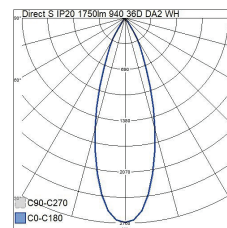

- Aluminium housing. Reflector 36°.
- White, RAL 9010 and black, RAL 9005.
- Protection class II.
- Mounting on a Dali contact rail.
- Compatible Dali contact rails: Nordic Aluminium Global Pulse and Stucchi OneTrack.
- Installation height 3–6 m.
- Colour temperatures 3000 K and 4000 K. CRI > 90 / Ra > 90.
- IP20.
- Integrated LED 15 W: 1700/1750 lm.
- MacAdam 3 SDCM.
- Accessories: reflector 20D, honeycomb anti-glare screen and two decorative rings, colour options gold and silver.
- Ambient temperature range 0 ... 25 °C.
- Rated lifetime L70B50 100 000 (Ta25°C).
- Rated lifetime L80B50 100 000 (Ta25°C).