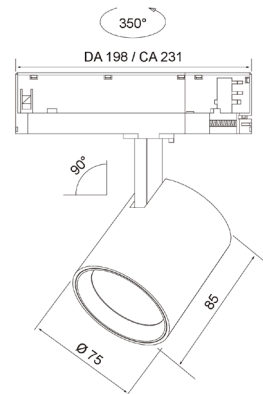

- Aluminium housing. Reflector 36°.
- White, RAL 9010 and black, RAL 9005.
- Protection class II.
- Mounting on a Dali contact rail.
- Compatible Dali contact rails: Nordic Aluminium Global Pulse and Stucchi OneTrack.
- Installation height 3–6 m.
- Colour temperatures 3000 K and 4000 K. CRI > 90 / Ra > 90.
- IP20.
- Integrated LED 15 W: 1700/1750 lm.
- MacAdam 3 SDCM.
- Accessories: reflector 20D, honeycomb anti-glare screen and two decorative rings, colour options gold and silver.
- Ambient temperature range 0 ... 25 °C.
- Rated lifetime L70B50 100 000 (Ta25°C).
- Rated lifetime L80B50 100 000 (Ta25°C).