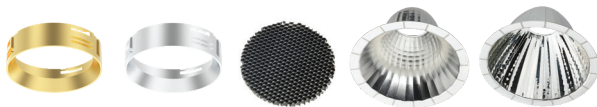

By order, • In stock

Direct M

NO.	CODE		W	LM
• 4146985	A1DIRI	IP20 2550lm 940 36D WH	20	2550
• 4146986	A1DIRE	IP20 2500lm 930 36D WH	20	2500
• 4146987	A1DIRJ	IP20 2550lm 940 36D BK	20	2550
• 4146988	A1DIRF	IP20 2500lm 930 36D BK	20	2500
	A1DIRK	IP20 3450lm 940 36D WH	26	3450
	A1DIRL	IP20 3350lm 930 36D WH	26	3350
	A1DIRM	IP20 3450lm 940 36D BK	26	3450
	A1DIRN	IP20 3350lm 930 36D BK	26	3350

Direct M Dali

NO.	CODE		W	LM
• 4146989	A1DIRI-DALI	IP20 2550lm 940 36D DA2 WH	20	2550
• 4146990	A1DIRE-DALI	IP20 2500lm 930 36D DA2 WH	20	2500
• 4146991	A1DIRJ-DALI	IP20 2550lm 940 36D DA2 BK	20	2550
• 4146992	A1DIRF-DALI	IP20 2500lm 930 36D DA2 BK	20	2500
	A1DIRK-DALI	IP20 3450lm 940 36D DA2 WH	26	3450
	A1DIRL-DALI	IP20 3350lm 930 36D DA2 WH	26	3350
	A1DIRM-DALI	IP20 3450lm 940 36D DA2 BK	26	3450
	A1DIRN-DALI	IP20 3350lm 930 36D DA2 BK	26	3350

Direct M Casambi

NO.	CODE		W	LM
	A1DIRI-CA	IP20 2550lm 940 36D CA WH	20	2550
	A1DIRE-CA	IP20 2500lm 930 36D CA WH	20	2500
	A1DIRJ-CA	IP20 2550lm 940 36D CA BK	20	2550
	A1DIRF-CA	IP20 2500lm 930 36D CA BK	20	2500
	A1DIRK-CA	IP20 3450lm 940 36D CA WH	26	3450
	A1DIRL-CA	IP20 3350lm 930 36D CA WH	26	3350
	A1DIRM-CA	IP20 3450lm 940 36D CA BK	26	3450
	A1DIRN-CA	IP20 3350lm 930 36D CA BK	26	3350

Direct M Accessories

NO.	CODE	
•	A1DIBE	Decorative ring M GD
•	A1DIBF	Decorative ring M SI
•	A1DIBD	Honeycomb M
•	A1DIBH	Reflector NB M 20°
•	A1DIBI	Reflector WB M 65°