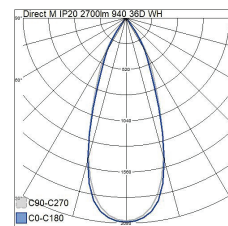

- Aluminium housing. Reflector 36°.
- White, RAL 9010 and black, RAL 9005.
- Protection class II.
- Mounting on a three-phase contact rail. Dali-2 models on a Dali contact rail.
- Compatible three-phase contact rails: Global Trac Pro, Unipro and Stucchi OneTrack.
- Compatible Dali contact rails: Nordic Aluminium Global Pulse and Stucchi OneTrack.
- Installation height 3–6 m.
- Colour temperatures 3000 K and 4000 K. CRI > 90 / Ra > 90.
- IP20.
- Integrated LED 20 W: 2500/2550 lm, 26 W: 3350/3450 lm.
- MacAdam 3 SDCM.
- Ambient temperature range 0 ... 25 °C.
- Accessories: reflectors 20D and 65D, honeycomb anti-glare screen and two decorative rings, colour options gold and silver.
- Rated lifetime L70B50 100 000 h (Ta25°C).
- Rated lifetime L80B50 100 000 h (Ta25°C).