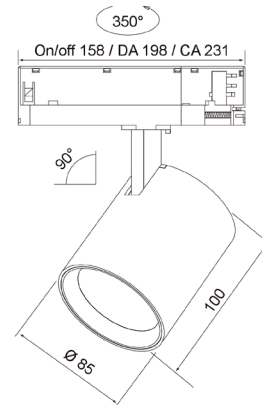

- Aluminium housing. Reflector 36°.
- White, RAL 9010 and black, RAL 9005.
- Protection class II.
- Mounting on a three-phase contact rail. Dali-2 models on a Dali contact rail.
- Compatible three-phase contact rails: Global Trac Pro, Unipro and Stucchi OneTrack.
- Compatible Dali contact rails: Nordic Aluminium Global Pulse and Stucchi OneTrack.
- Installation height 3–6 m.
- Colour temperatures 3000 K and 4000 K. CRI > 90 / Ra > 90.
- IP20.
- Integrated LED 20 W: 2500/2550 lm, 26 W: 3350/3450 lm.
- MacAdam 3 SDCM.
- Ambient temperature range 0 ... 25 °C.
- Accessories: reflectors 20D and 65D, honeycomb anti-glare screen and two decorative rings, colour options gold and silver.
- Rated lifetime L70B50 100 000 h (Ta25°C).
- Rated lifetime L80B50 100 000 h (Ta25°C).