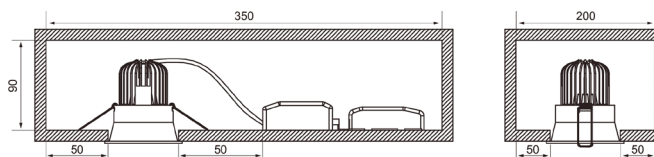

- Die-cast aluminium housing and acrylic diffuser.
- Reflector 36D, high gloss aluminium.
- White, RAL 9010.
- Protection class II.
- Recessed mounting on a ceiling, cut out Ø 78–80 mm.
- Linkable, max 3 x 1,5 mm<sup>2</sup>, Dali-2-models 5 x 2,5 mm<sup>2</sup>.
- Installation height 2–6 m
- Colour temperatures 3,000 K and 4,000 K.  
CRI > 90 / Ra > 90.
- MacAdam 3 SDCM.
- IP20/IP44.
- Integrated LED 7 W: 3000 K 620 lm; 4000 K 650 lm.
- Dimming: rising- and trailing-edge control, Dali-2 with push-button control (230 V) and Casambi.
- Ambient temperature range 0 ... 25 °C.
- Rated lifetime L70 90 000 h (Ta25°C).
- Rated lifetime L80 60 000 h (Ta25°C).