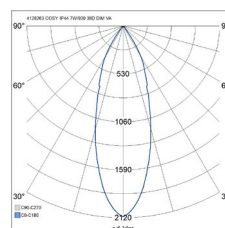

- Die-cast aluminium housing and acrylic diffuser.
- Reflector 36D, high gloss aluminium.
- White, RAL 9010.
- Protection class II.
- Recessed mounting on a ceiling, cut out Ø 78–80 mm.
- Linkable, max 3 x 1,5 mm<sup>2</sup>, Dali-2-models 5 x 2,5 mm<sup>2</sup>.
- Installation height 2–6 m
- Colour temperatures 3,000 K and 4,000 K.  
CRI > 90 / Ra > 90.
- MacAdam 3 SDCM.
- IP20/IP44.
- Integrated LED 7 W: 3000 K 620 lm; 4000 K 650 lm.
- Dimming: rising- and trailing-edge control, Dali-2 with push-button control (230 V) and Casambi.
- Ambient temperature range 0 ... 25 °C.
- Rated lifetime L70 90 000 h (Ta25°C).
- Rated lifetime L80 60 000 h (Ta25°C).