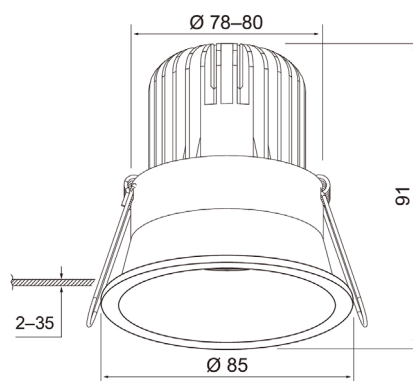

- Die-cast aluminium housing and acrylic diffuser.
- Reflector 36D, high gloss aluminium.
- White, RAL 9010.
- Protection class II.
- Recessed mounting on a ceiling, cut out Ø 78–80 mm.
- Linkable, max 3 x 1,5 mm<sup>2</sup>, Dali-2-models 5 x 2,5 mm<sup>2</sup>.
- Installation height 2–6 m
- Colour temperatures 3,000 K and 4,000 K.  
CRI > 90 / Ra > 90.
- MacAdam 3 SDCM.
- IP20/IP44.
- Integrated LED 7 W: 3000 K 620 lm; 4000 K 650 lm.
- Dimming: rising- and trailing-edge control, Dali-2 with push-button control (230 V) and Casambi.
- Ambient temperature range 0 ... 25 °C.
- Rated lifetime L70 90 000 h (Ta25°C).
- Rated lifetime L80 60 000 h (Ta25°C).