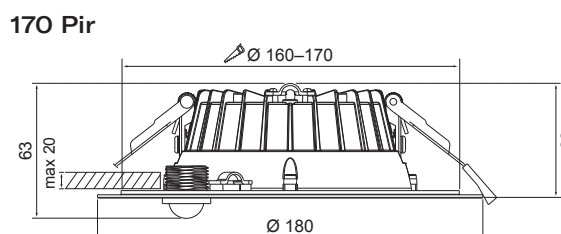

- Aluminium housing and reflector, plastic lenses.
- White RAL 9016, black RAL 9005, grey RAL 7037.
- Protection class II.
- Recessed mounting in the ceiling.
- Linkable: on/off and Casambi 3 x 1,5/2,5 mm², Pir 4 x 1,5/2,5 mm² and Dali 5 x 2,5 mm².
- Installation height 2–5 m.
- Fixed LED, wattage and lumen are selectable from the luminaire.
- Standard reflector, matt white and matt silver:
 - 150 mm: 8 W 1150 lm, 10 W 1400 lm, 12 W 1700 lm, 14 W 1800 lm.
 - 170 mm: 18 W 2700 lm, 20 W 3000 lm, 22 W 3300 lm, 24 W 3350 lm.
 - 210 mm: 18 W 2650 lm, 20 W 2950 lm, 22 W 3200 lm, 24 W 3250 lm.
- Reflector, matt black:
 - 150 mm: 8 W 950 lm, 10 W 1250 lm, 12 W 1500 lm, 14 W 1600 lm.
 - 170 mm: 18 W 2400 lm, 20 W 2650 lm, 22 W 2900 lm, 24 W 2950 lm.
 - 210 mm: 18 W 2350 lm, 20 W 2800 lm, 22 W 3000 lm, 24 W 3100 lm.
- 170 PIR:
 - 6 W 1050 lm, 8 W 1100 lm, 10 W 1350 lm, 11 W 1500 lm, 12 W 1650 lm.
- Colour temperatures: 3000 K, 3500 K and 4000 K, selectable from the luminaire. CRI > 80 / Ra > 80.
- MacAdam 3 SDCM.
- IP20/IP54.
- IK03.
- On/off, Dali and Casambi.
- Pir models work on a passive infrared sensor principle and are suitable for master/slave (M/S) installation, enabling the use of up to 3 slave luminaires.
- Ambient temperature range 0 ... 25 °C.
- Rated lifetime L80 100 000 h (Ta25°C).
- Power source service life 50 000 h.
- Power source service life in DA- and CA-models 100 000 h.
- Comes as standard with a high-gloss reflector and a white front ring.
- Matte reflectors are available in all sizes in black, white, and silver.