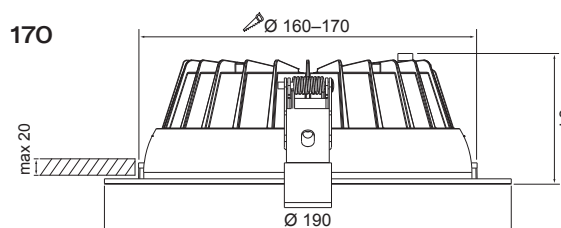

- Aluminium housing and reflector, plastic lenses.
- White RAL 9016, black RAL 9005, grey RAL 7037.
- Protection class II.
- Recessed mounting in the ceiling.
- Linkable: on/off and Casambi 3 x 1,5/2,5 mm², Pir 4 x 1,5/2,5 mm² and Dali 5 x 2,5 mm².
- Installation height 2–5 m.
- Fixed LED, wattage and lumen are selectable from the luminaire.
- Standard reflector, matt white and matt silver:
 - 150 mm: 8 W 1150 lm, 10 W 1400 lm, 12 W 1700 lm, 14 W 1800 lm.
 - 170 mm: 18 W 2700 lm, 20 W 3000 lm, 22 W 3300 lm, 24 W 3350 lm.
 - 210 mm: 18 W 2650 lm, 20 W 2950 lm, 22 W 3200 lm, 24 W 3250 lm.
- Reflector, matt black:
 - 150 mm: 8 W 950 lm, 10 W 1250 lm, 12 W 1500 lm, 14 W 1600 lm.
 - 170 mm: 18 W 2400 lm, 20 W 2650 lm, 22 W 2900 lm, 24 W 2950 lm.
 - 210 mm: 18 W 2350 lm, 20 W 2800 lm, 22 W 3000 lm, 24 W 3100 lm.
- 170 PIR:
 - 6 W 1050 lm, 8 W 1100 lm, 10 W 1350 lm, 11 W 1500 lm, 12 W 1650 lm.
- Colour temperatures: 3000 K, 3500 K and 4000 K, selectable from the luminaire. CRI > 80 / Ra > 80.
- MacAdam 3 SDCM.
- IP20/IP54.
- IK03.
- On/off, Dali and Casambi.
- Pir models work on a passive infrared sensor principle and are suitable for master/slave (M/S) installation, enabling the use of up to 3 slave luminaires.
- Ambient temperature range 0 ... 25 °C.
- Rated lifetime L80 100 000 h (Ta25°C).
- Power source service life 50 000 h.
- Power source service life in DA- and CA-models 100 000 h.
- Comes as standard with a high-gloss reflector and a white front ring.
- Matte reflectors are available in all sizes in black, white, and silver.