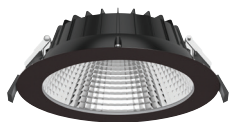

Standard reflector and black front ring

Compact XL

NO.	CODE	W	LM
	A1EMB5 150 IP54 14W 3CCT BK	14	1800
	A1EMB6 170 IP54 24W 3CCT BK	24	3350
	A1EMB7 210 IP54 24W 3CCT BK	24	3250

Compact XL Dali

NO.	CODE	W	LM
	A1EMB5-DALI 150 IP54 14W 3CCT DA2 BK	14	1800
	A1EMB6-DALI 170 IP54 24W 3CCT DA2 BK	24	3350
	A1EMB7-DALI 210 IP54 24W 3CCT DA2 BK	24	3250

Compact XL Casambi

NO.	CODE	W	LM
	A1EMB5-CA 150 IP54 14W 3CCT CA BK	14	1800
	A1EMB6-CA 170 IP54 24W 3CCT CA BK	24	3350
	A1EMB7-CA 210 IP54 24W 3CCT CA BK	24	3250