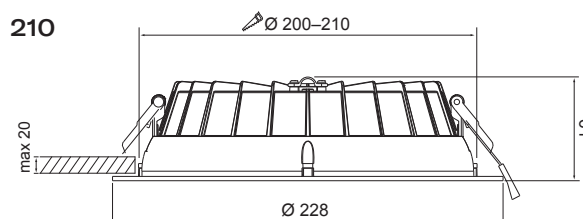

- Aluminium housing and reflector, plastic lenses.
- White RAL 9016, black RAL 9005, grey RAL 7037.
- Protection class II.
- Recessed mounting in the ceiling.
- Linkable: on/off and Casambi 3 x 1,5/2,5 mm², Pir 4 x 1,5/2,5 mm² and Dali 5 x 2,5 mm².
- Installation height 2–5 m.
- Fixed LED, wattage and lumen are selectable from the luminaire.
- Standard reflector, matt white and matt silver:
 - 150 mm: 8 W 1150 lm, 10 W 1400 lm, 12 W 1700 lm, 14 W 1800 lm.
 - 170 mm: 18 W 2700 lm, 20 W 3000 lm, 22 W 3300 lm, 24 W 3350 lm.
 - 210 mm: 18 W 2650 lm, 20 W 2950 lm, 22 W 3200 lm, 24 W 3250 lm.
- Reflector, matt black:
 - 150 mm: 8 W 950 lm, 10 W 1250 lm, 12 W 1500 lm, 14 W 1600 lm.
 - 170 mm: 18 W 2400 lm, 20 W 2650 lm, 22 W 2900 lm, 24 W 2950 lm.
 - 210 mm: 18 W 2350 lm, 20 W 2800 lm, 22 W 3000 lm, 24 W 3100 lm.
- 170 PIR:
 - 6 W 1050 lm, 8 W 1100 lm, 10 W 1350 lm, 11 W 1500 lm, 12 W 1650 lm.
- Colour temperatures: 3000 K, 3500 K and 4000 K, selectable from the luminaire. CRI > 80 / Ra > 80.
- MacAdam 3 SDCM.
- IP20/IP54.
- IK03.
- On/off, Dali and Casambi.
- Pir models work on a passive infrared sensor principle and are suitable for master/slave (M/S) installation, enabling the use of up to 3 slave luminaires.
- Ambient temperature range 0 ... 25 °C.
- Rated lifetime L80 100 000 h (Ta25°C).
- Power source service life 50 000 h.
- Power source service life in DA- and CA-models 100 000 h.
- Comes as standard with a high-gloss reflector and a white front ring.
- Matte reflectors are available in all sizes in black, white, and silver.