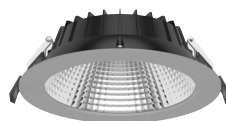

Standard reflector and grey front ring

Compact XL

NO.	CODE	W	LM
	A1EMG1 150 IP54 14W 3CCT GR	14	1800
	A1EMG2 170 IP54 24W 3CCT GR	24	3350
	A1EMG3 210 IP54 24W 3CCT GR	24	3250

Compact XL Dali

NO.	CODE	W	LM
	A1EMG1-DALI 150 IP54 14W 3CCT DA2 GR	14	1800
	A1EMG2-DALI 170 IP54 24W 3CCT DA2 GR	24	3350
	A1EMG3-DALI 210 IP54 24W 3CCT DA2 GR	24	3250

Compact XL Casambi

NO.	CODE	W	LM
	A1EMG1-CA 150 IP54 14W 3CCT CA GR	14	1800
	A1EMG2-CA 170 IP54 24W 3CCT CA GR	24	3350
	A1EMG3-CA 210 IP54 24W 3CCT CA GR	24	3250