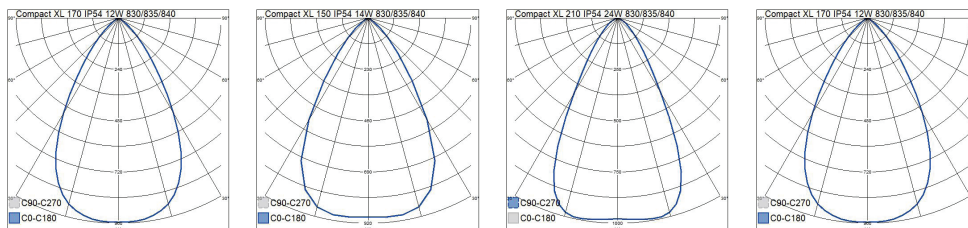

- Aluminium housing and reflector, plastic lenses.
- White RAL 9016, black RAL 9005, grey RAL 7037.
- Protection class II.
- Recessed mounting in the ceiling.
- Linkable: on/off and Casambi 3 x 1,5/2,5 mm², Pir 4 x 1,5/2,5 mm² and Dali 5 x 2,5 mm².
- Installation height 2–5 m.
- Fixed LED, wattage and lumen are selectable from the luminaire.
- Standard reflector, matt white and matt silver:
 - 150 mm: 8 W 1150 lm, 10 W 1400 lm, 12 W 1700 lm, 14 W 1800 lm.
 - 170 mm: 18 W 2700 lm, 20 W 3000 lm, 22 W 3300 lm, 24 W 3350 lm.
 - 210 mm: 18 W 2650 lm, 20 W 2950 lm, 22 W 3200 lm, 24 W 3250 lm.
- Reflector, matt black:
 - 150 mm: 8 W 950 lm, 10 W 1250 lm, 12 W 1500 lm, 14 W 1600 lm.
 - 170 mm: 18 W 2400 lm, 20 W 2650 lm, 22 W 2900 lm, 24 W 2950 lm.
 - 210 mm: 18 W 2350 lm, 20 W 2800 lm, 22 W 3000 lm, 24 W 3100 lm.
- 170 PIR:
 - 6 W 1050 lm, 8 W 1100 lm, 10 W 1350 lm, 11 W 1500 lm, 12 W 1650 lm.
- Colour temperatures: 3000 K, 3500 K and 4000 K, selectable from the luminaire. CRI > 80 / Ra > 80.
- MacAdam 3 SDCM.
- IP20/IP54.
- IK03.
- On/off, Dali and Casambi.
- Pir models work on a passive infrared sensor principle and are suitable for master/slave (M/S) installation, enabling the use of up to 3 slave luminaires.
- Ambient temperature range 0 ... 25 °C.
- Rated lifetime L80 100 000 h (Ta25°C).
- Power source service life 50 000 h.
- Power source service life in DA- and CA-models 100 000 h.
- Comes as standard with a high-gloss reflector and a white front ring.
- Matte reflectors are available in all sizes in black, white, and silver.