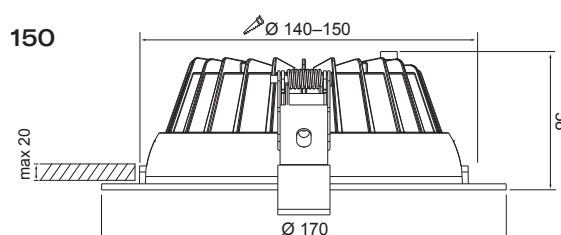

- Aluminium housing and reflector, plastic lenses.
- White RAL 9016, black RAL 9005, grey RAL 7037.
- Protection class II.
- Recessed mounting in the ceiling.
- Linkable: on/off and Casambi 3 x 1,5/2,5 mm², Pir 4 x 1,5/2,5 mm² and Dali 5 x 2,5 mm².
- Installation height 2–5 m.
- Fixed LED, wattage and lumen are selectable from the luminaire.
- Standard reflector, matt white and matt silver:
 - 150 mm: 8 W 1150 lm, 10 W 1400 lm, 12 W 1700 lm, 14 W 1800 lm.
 - 170 mm: 18 W 2700 lm, 20 W 3000 lm, 22 W 3300 lm, 24 W 3350 lm.
 - 210 mm: 18 W 2650 lm, 20 W 2950 lm, 22 W 3200 lm, 24 W 3250 lm.
- Reflector, matt black:
 - 150 mm: 8 W 950 lm, 10 W 1250 lm, 12 W 1500 lm, 14 W 1600 lm.
 - 170 mm: 18 W 2400 lm, 20 W 2650 lm, 22 W 2900 lm, 24 W 2950 lm.
 - 210 mm: 18 W 2350 lm, 20 W 2800 lm, 22 W 3000 lm, 24 W 3100 lm.
- 170 PIR:
 - 6 W 1050 lm, 8 W 1100 lm, 10 W 1350 lm, 11 W 1500 lm, 12 W 1650 lm.
- Colour temperatures: 3000 K, 3500 K and 4000 K, selectable from the luminaire. CRI > 80 / Ra > 80.
- MacAdam 3 SDCM.
- IP20/IP54.
- IK03.
- On/off, Dali and Casambi.
- Pir models work on a passive infrared sensor principle and are suitable for master/slave (M/S) installation, enabling the use of up to 3 slave luminaires.
- Ambient temperature range 0 ... 25 °C.
- Rated lifetime L80 100 000 h (Ta25°C).
- Power source service life 50 000 h.
- Power source service life in DA- and CA-models 100 000 h.
- Comes as standard with a high-gloss reflector and a white front ring.
- Matte reflectors are available in all sizes in black, white, and silver.