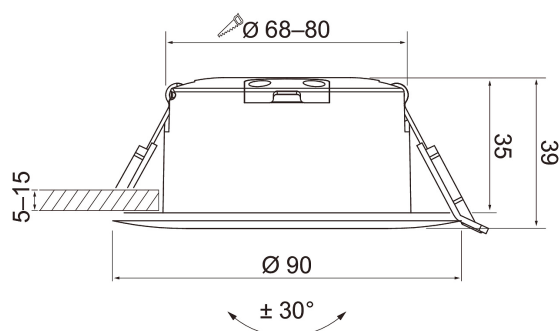

Compact Multi

Compact Multi is a responsibly manufactured and high-quality downlight. The light fixture is made of recycled aluminum and plastic. Compact Multi is an ecological choice, as its light source is easily replaceable by the user, which extends the life of the fixture. This adjustable unit is suitable both for general lighting and for highlighting details. It is used in residential buildings and public spaces that require high-quality color rendering, such as museums, restaurants, galleries and hotels. The color temperature of the fixture can be selected from three options before installation. The downlight is dimmable, which offers additional options for atmospheric lighting in the space.

- Body recycled aluminium, frame and protective cup recycled plastic.
- White RAL 9010, black RAL 9005.
- Protection class II.
- Recessed mounting on a ceiling.
- Linkable, max 3 x 1,5 mm².
- Installation height 2–6 m.
- Integrated LED 7 W / 500 lm.
- Beam angle 36°.
- Colour temperatures 2700 K, 3300 K and 4000 K, selectable from the luminaire. CRI > 90 / Ra > 90.
- MacAdam 3 SDCM.
- IP20/IP54.
- IK02.
- Dimming: rising- and trailing-edge control.
- Ambient temperature range 0 ... 25 °C.
- Rated life time L70 100 000 h (Ta25°C).
- Rated life time L80 65 000 h (Ta25°C).