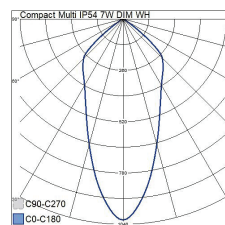

- Body recycled aluminium, frame and protective cup recycled plastic.
- White RAL 9010, black RAL 9005.
- Protection class II.
- Recessed mounting on a ceiling.
- Linkable, max 3 x 1,5 mm².
- Installation height 2–6 m.
- Integrated LED 7 W / 500 lm.
- Beam angle 36°.
- Colour temperatures 2700 K, 3300 K and 4000 K, selectable from the luminaire. CRI > 90 / Ra > 90.
- MacAdam 3 SDCM.
- IP20/IP54.
- IK02.
- Dimming: rising- and trailing-edge control.
- Ambient temperature range 0 ... 25 °C.
- Rated life time L70 100 000 h (Ta25°C).
- Rated life time L80 65 000 h (Ta25°C).