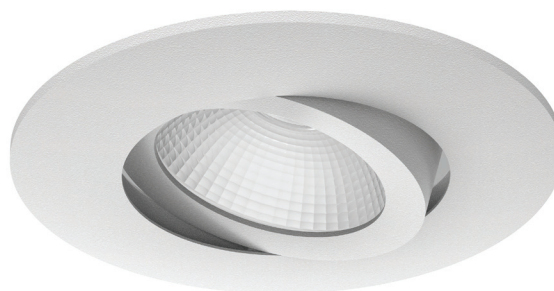

Compact Multi

Compact Multi is a responsibly manufactured and high-quality downlight. The light fixture is made of recycled aluminum and plastic. Compact Multi is an ecological choice, as its light source is easily replaceable by the user, which extends the life of the fixture. This adjustable unit is suitable both for general lighting and for highlighting details. It is used in residential buildings and public spaces that require high-quality color rendering, such as museums, restaurants, galleries and hotels. The color temperature of the fixture can be selected from three options before installation. The downlight is dimmable, which offers additional options for atmospheric lighting in the space.

- Body recycled aluminium, frame and protective cup recycled plastic.
- White RAL 9010, black RAL 9005.
- Protection class II.
- Recessed mounting on a ceiling.
- Linkable, max 3 x 1,5 mm².
- Installation height 2–6 m.
- Integrated LED 7 W / 500 lm.
- Beam angle 36°.
- Colour temperatures 2700 K, 3300 K and 4000 K, selectable from the luminaire. CRI > 90 / Ra > 90.
- MacAdam 3 SDCM.
- IP20/IP54.
- IK02.
- Dimming: rising- and trailing-edge control.
- Ambient temperature range 0 ... 25 °C.
- Rated life time L70 100 000 h (Ta25°C).
- Rated life time L80 65 000 h (Ta25°C).